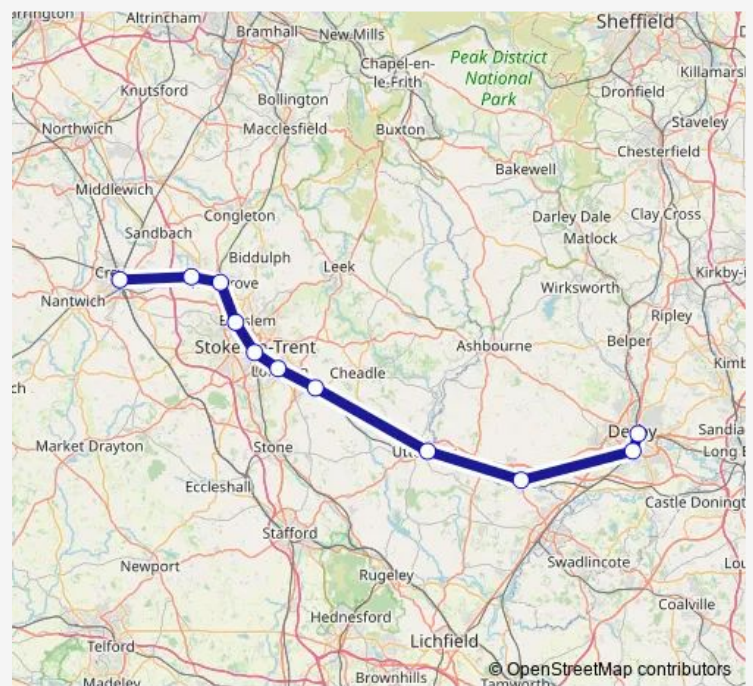

Rail Em:Cre->Dby EM train service from CRE to Dby

[Go to website](#)

Direction

Crewe — Derby

11 stops

[Open route schedule](#)

Crewe

Alsager

Kidsgrove

Longport

Stoke-on-Trent

Longton

Blythe Bridge

Uttoxeter

Tutbury & Hatton

Peartree

Derby

Route schedule

Crewe — Derby

Monday 06:07-20:45

Tuesday 06:07-20:45

Wednesday 06:07-20:45

Thursday 06:07-20:45

Friday 06:07-20:45

Saturday 06:07-21:20

Sunday 14:04-21:17

Route info

Direction: Crewe

Stops: 11

Trip Duration: 1 hour 18 min

■ Em:Cre->Dby — EM train service from CRE to Dby

Em:Cre->Dby Rail time schedules and route maps are available in an offline PDF at busmaps.com. Use the busmaps.com website to see live bus times, train schedule or subway schedule, and step-by-step directions for all public transit in Stoke-on-Trent