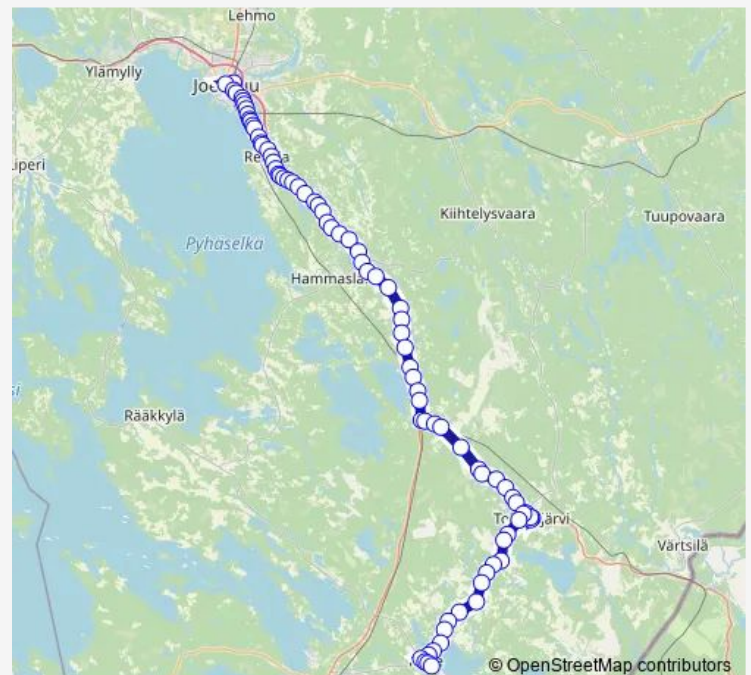

Thursday 07:45

Friday 07:45

Saturday —

Sunday —

Route info

Direction: Joensuu

Stops: 87

Trip Duration: 1 hour 30 min