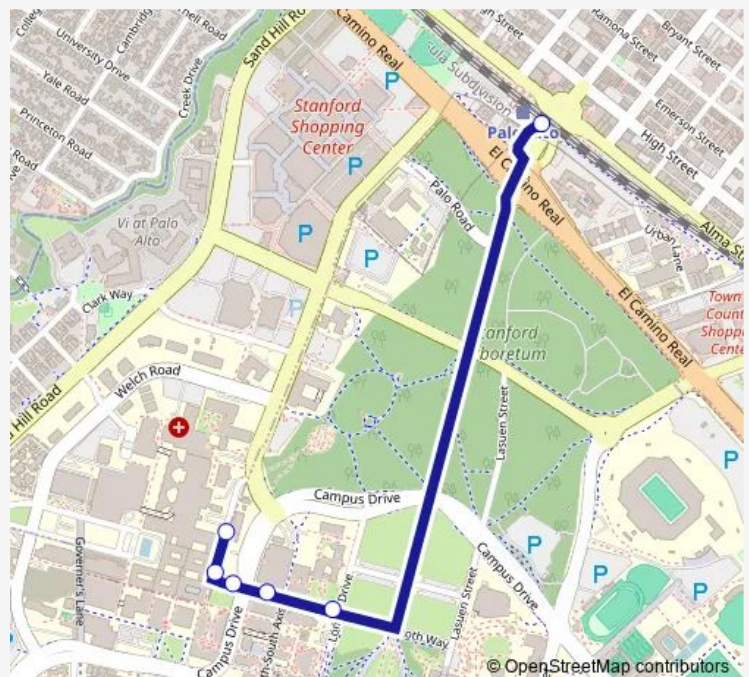

### Direction

University Circle @ Caltrain Platform — On Quarry Extension Across From Medical Center

6 stops

[Open route schedule](#)

University Circle @ Caltrain Platform

On Roth Way @ Rodin Sculpture Garden

On Roth Way @ Roth Way Garage

On Roth Way @ Campus Drive

On Quarry Extension @ Roth Way

On Quarry Extension Across From Medical Center

### Route schedule

University Circle @ Caltrain Platform — On Quarry Extension Across From Medical Center

Monday	05:36-09:29
Tuesday	05:36-09:29
Wednesday	05:36-09:29
Thursday	05:36-09:29
Friday	05:36-09:29
Saturday	—
Sunday	—

### Route info

Direction: University Circle @ Caltrain Platform

Stops: 6

Trip Duration: 0 hour 10 min

X Express Am

BusMaps

X Express Am Bus time schedules and route maps are available in an offline PDF at [busmaps.com](https://busmaps.com). Use the [busmaps.com](https://busmaps.com) website to see live bus times, train schedule or subway schedule, and step-by-step directions for all public transit in Redwood City