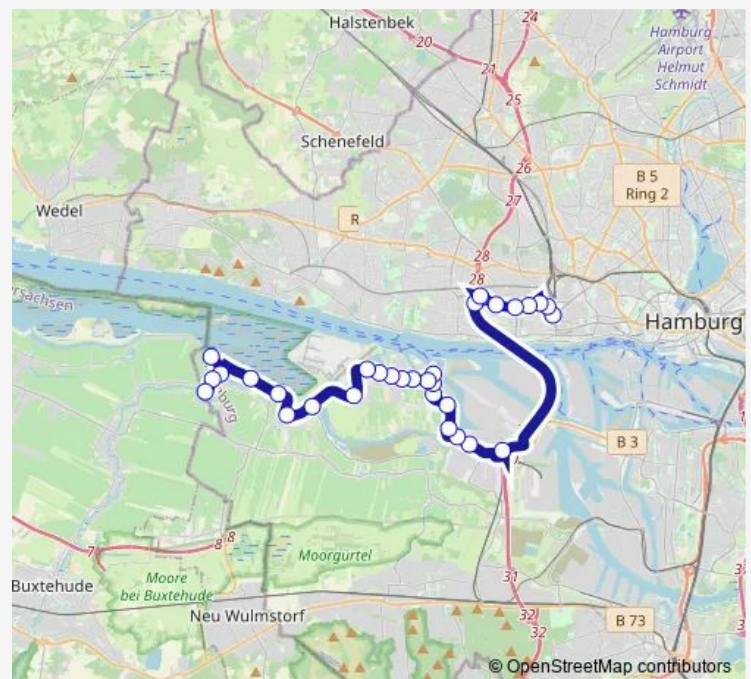

Osterfelddeich

Auedeich

Ender Straße

Steendiek

Finkenwerder (Fähre)

Norderschulweg

Brunnenstieg

Kneienblick

Nordmeerstraße

Rudolf-Kinau-Allee

Airbus

Route schedule

Bf. Altona — Airbus (Kehre)

Monday	03:58-00:42 ⁺¹
Tuesday	03:58-00:42 ⁺¹
Wednesday	03:58-00:42 ⁺¹
Thursday	03:58-00:42 ⁺¹
Friday	03:58-02:42 ⁺¹
Saturday	03:22-02:42 ⁺¹
Sunday	03:22-00:41 ⁺¹

Route info

Direction: Bf. Altona

Stops: 22

Trip Duration: 0 hour 33 min

■ 150 — Cranz > Finkenwerder > Waltershof > Othmarschen > Bf. Altona

BusMaps

Direction

Bf. Altona — Estebogen

Tuesday 04:31-23:12

Wednesday 04:31-23:12

Thursday 04:31-23:12

Friday 04:31-02:36⁺¹

Saturday 03:16-02:36⁺¹

Sunday 03:16-23:03

Route info

Direction: Airbus (Kehre)