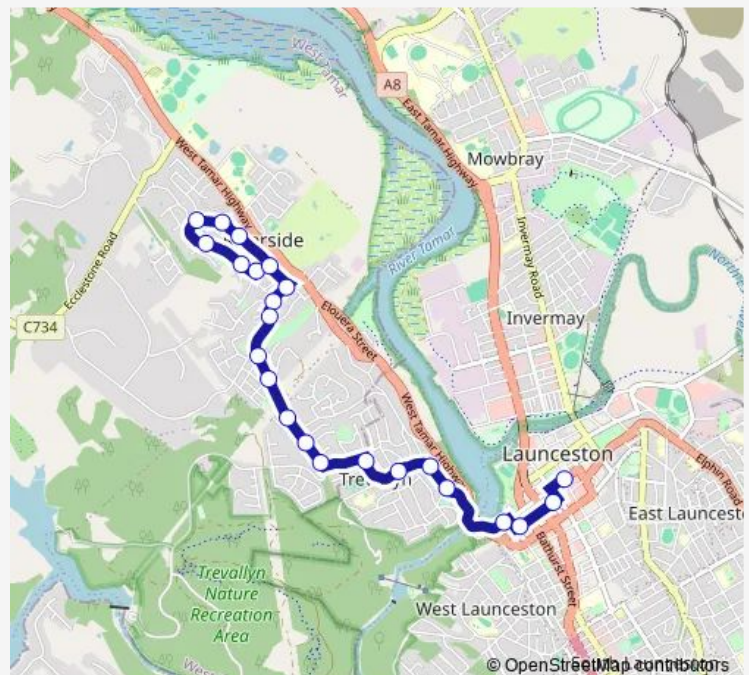

Opp. No.32 Pitt Ave

Pitt Ave Before Rankine St

Opp. No.64 Pitt Ave

No.46 Pomona Rd

No.30 Pomona Rd

No.6 Pomona Rd

No.11 Riverside Dr

No.3 Balmoral Ave

Route schedule

Stop C1, No.71-77 York St — No.3 Balmoral Ave

Monday 07:22-20:10

Tuesday 07:22-20:10

Wednesday 07:22-20:10

Thursday 07:22-20:10

Friday 07:22-20:10

Saturday 07:56-20:10

Sunday 10:10-16:10

Route info

Direction: Stop C1, No.71-77 York St

Stops: 18

Trip Duration: 0 hour 12 min

Direction

No.3 Balmoral Ave — City Terminus North

23 stops

Route schedule

No.3 Balmoral Ave — City Terminus North

Monday 06:44-20:21

Tuesday 06:44-20:21

Wednesday 06:44-20:21

Thursday 06:44-20:21

Friday 06:44-20:21

Saturday 08:08-20:21