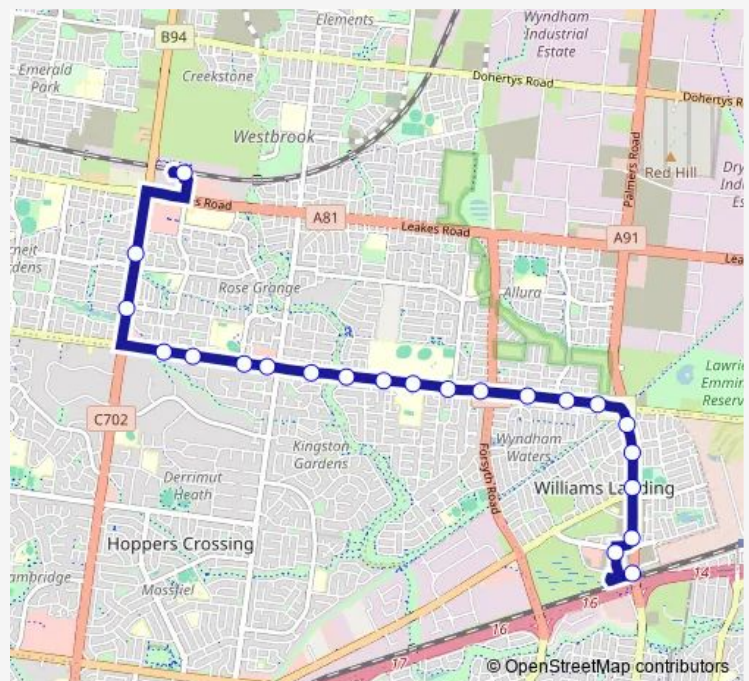

Bus 150 Tarneit Station - Williams Landing Station

[Go to website](#)

**Direction**

Tarneit Station (Tarneit) — Williams Landing Station (Williams Landing)

23 stops

[Open route schedule](#)

- Tarneit Station (Tarneit)
- Tarneit Central Shopping Centre/Derrimut Rd (Tarneit)
- Watagan St/Derrimut Rd (Tarneit)
- Sundial Bvd/Derrimut Rd (Tarneit)
- Rippleside Tce/Derrimut Rd (Tarneit)
- Seasons Bvd/Sayers Rd (Tarneit)
- Silkwood Bvd/Sayers Rd (Tarneit)
- Thomas Carr Dr/Sayers Rd (Tarneit)
- Wyndham Village Shopping Centre/Sayers Rd (Tarneit)
- St James Wood Dr/Sayers Rd (Tarneit)
- Wisdom Ave/Sayers Rd (Truganina)
- Doubell Bvd/Sayers Rd (Truganina)
- Al-Taqwa College/Sayers Rd (Truganina)
- Westbourne Grammar School/Sayers Rd (Truganina)
- Forsyth Rd/Sayers Rd (Williams Landing)
- Kentwell St/Sayers Rd (Truganina)
- Wetlands Bvd/Sayers Rd (Truganina)
- Palmers Rd/Sayers Rd (Williams Landing)
- Cresswell Ave/Palmers Rd (Williams Landing)
- Delaney Bvd/Palmers Rd (Williams Landing)
- Williams Landing Bvd/Palmers Rd (Williams Landing)

Route schedule

Tarneit Station (Tarneit) — Williams Landing Station (Williams Landing)

Monday	05:38-02:21 <sup>+1</sup>
Tuesday	03:21-20:31
Wednesday	05:38-20:31
Thursday	05:38-20:31
Friday	05:38-02:21 <sup>+1</sup>
Saturday	03:20-02:21 <sup>+1</sup>
Sunday	03:21-20:46

Route info

Direction: Tarneit Station (Tarneit)

Stops: 23

Trip Duration: 0 hour 20 min

150 — Tarneit Station - Williams Landing Station

Palmers Rd/Overton Rd (Williams Landing)

Williams Landing Station (Williams Landing)

## Direction

Williams Landing Station (Williams Landing) — Tarneit Station (Tarneit)

22 stops

[Open route schedule](#)

Williams Landing Station (Williams Landing)

Overton Rd/Kendall St (Williams Landing)

Overton Rd/Palmers Rd (Williams Landing)