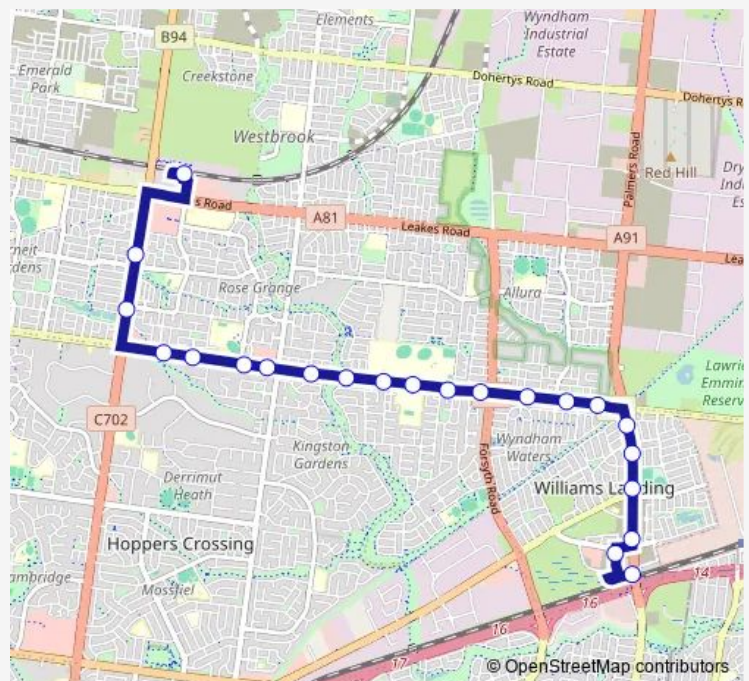

Bus 150 Tarneit Station - Williams Landing Station

[Go to website](#)

**Direction**

Tarneit Station (Tarneit) — Williams Landing Station (Williams Landing)

23 stops

[Open route schedule](#)

- Tarneit Station (Tarneit)
- Tarneit Central Shopping Centre/Derrimut Rd (Tarneit)
- Watagan St/Derrimut Rd (Tarneit)
- Sundial Bvd/Derrimut Rd (Tarneit)
- Rippleside Tce/Derrimut Rd (Tarneit)
- Seasons Bvd/Sayers Rd (Tarneit)
- Silkwood Bvd/Sayers Rd (Tarneit)
- Thomas Carr Dr/Sayers Rd (Tarneit)
- Wyndham Village Shopping Centre/Sayers Rd (Tarneit)
- St James Wood Dr/Sayers Rd (Tarneit)
- Wisdom Ave/Sayers Rd (Truganina)
- Doubell Bvd/Sayers Rd (Truganina)
- Al-Taqwa College/Sayers Rd (Truganina)
- Westbourne Grammar School/Sayers Rd (Truganina)
- Forsyth Rd/Sayers Rd (Williams Landing)
- Kentwell St/Sayers Rd (Truganina)
- Wetlands Bvd/Sayers Rd (Truganina)
- Palmers Rd/Sayers Rd (Williams Landing)
- Cresswell Ave/Palmers Rd (Williams Landing)
- Delaney Bvd/Palmers Rd (Williams Landing)
- Williams Landing Bvd/Palmers Rd (Williams Landing)

Route schedule

Tarneit Station (Tarneit) — Williams Landing Station (Williams Landing)

Monday	03:21-20:31
Tuesday	05:38-20:31
Wednesday	05:38-20:31
Thursday	05:38-20:31
Friday	05:38-02:21 <sup>+1</sup>
Saturday	03:20-02:21 <sup>+1</sup>
Sunday	03:21-02:21 <sup>+1</sup>

Route info

Direction: Tarneit Station (Tarneit)

Stops: 23

Trip Duration: 0 hour 21 min

150 — Tarneit Station - Williams Landing Station

Palmers Rd/Overton Rd (Williams Landing)

Williams Landing Station (Williams Landing)

## Direction

Williams Landing Station (Williams Landing) — Tarneit Station (Tarneit)

22 stops

[Open route schedule](#)

Williams Landing Station (Williams Landing)

Overton Rd/Kendall St (Williams Landing)

Overton Rd/Palmers Rd (Williams Landing)