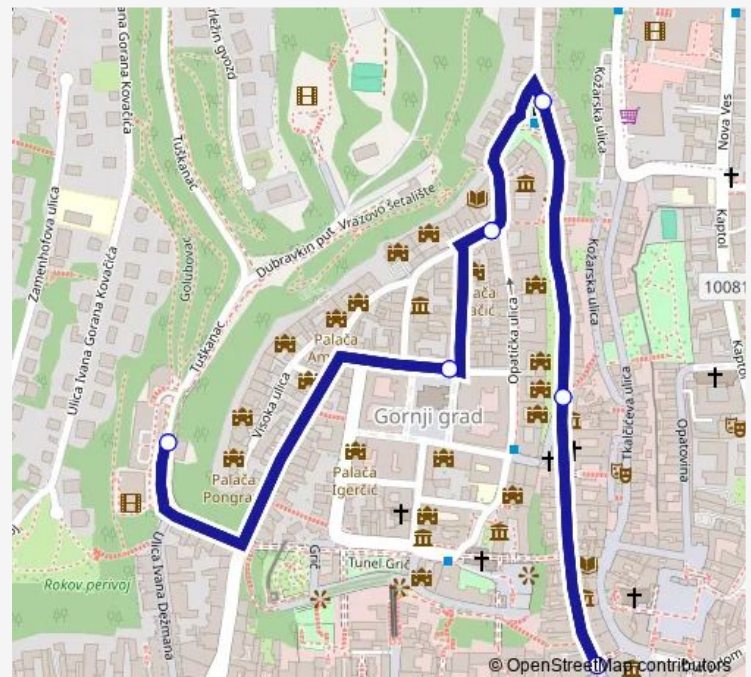

Wednesday 07:15-22:15

Thursday 07:15-22:15

Friday 07:15-22:15

Saturday 07:15-22:15

Sunday —

Route info

Direction: Trg bana J. Jelačića

Stops: 6

Trip Duration: 0 hour 7 min

150 — Tuš.gar.-G.g.-Trg J.

Direction

Garaža Tuškanac — Trg bana J. Jelačića

7 stops

[Open route schedule](#)

Garaža Tuškanac

Katarinin trg

Habdelićeva

Muzej grada Zagreba

Ilirski trg

Kamenita vrata

Trg bana J. Jelačića

Route schedule

Garaža Tuškanac — Trg bana J. Jelačića

Monday	07:00-22:00
Tuesday	07:00-22:00
Wednesday	07:00-22:00
Thursday	07:00-22:00
Friday	07:00-22:00
Saturday	07:00-22:00
Sunday	—

Route info

Direction: Garaža Tuškanac

Stops: 7

Trip Duration: 0 hour 8 min

150 Bus time schedules and route maps are available in an offline PDF at busmaps.com. Use the busmaps.com website to see live bus times, train schedule or subway schedule, and step-by-step directions for all public transit in Zagreb