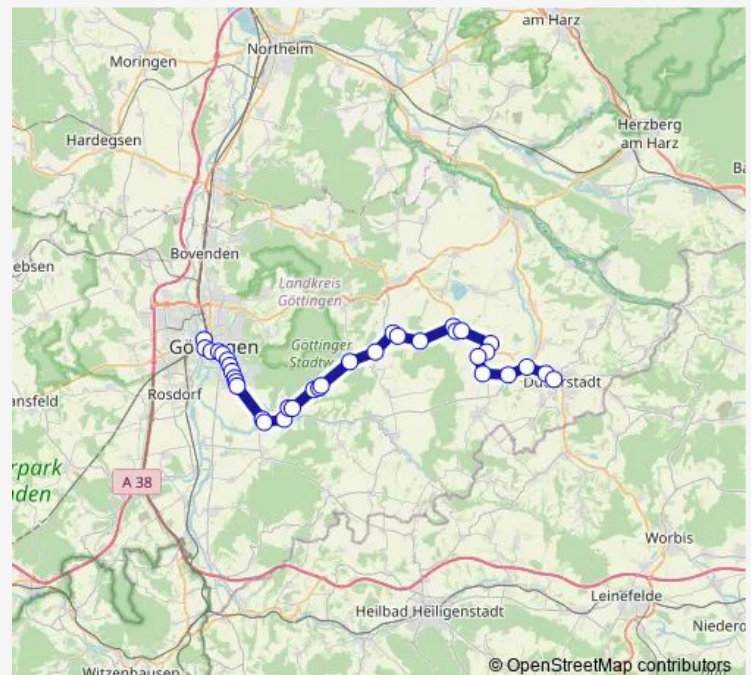

Mackenrode Landesstraße, Mast 1 N

Groß Lengden Zum Dachsberg, Mast 2 S

Groß Lengden Klappfeldstraße, Mast 2 N

Groß Lengden Hohe-Rott-Weg, Mast 2 N

### Route schedule

Duderstadt Zob, Mast 1 S — Bahnhof A

Monday 06:15

Tuesday 06:15

Wednesday 06:15

Thursday 06:15

Friday 06:15

Saturday —

### Route info

Direction: Duderstadt Zob, Mast 1 S

Stops: 37

Trip Duration: 1 hour 5 min

150

Klein Lengden Ketzhagen, Mast 1 N

Klein Lengden Kirche, Mast 1 N

Kurmainzer Weg