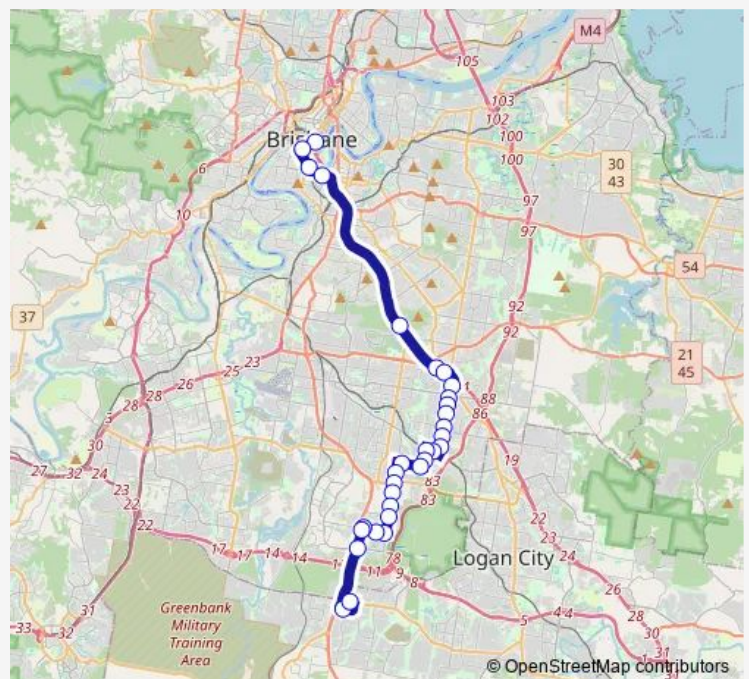

Warrigal Rd at Padstow Views

Warrigal Rd at Bordeaux

Warrigal Rd at Fanfare

Warrigal Rd near Daw Rd

Warrigal Rd at Runcorn North

Warrigal Rd at Fruitgrove

Beenleigh Rd at Fruitgrove station

Nursery Ave near Marika St

Route schedule

Cordelia St at Brisbane State High, stop 3 — Browns Plains station

Monday 15:07

Tuesday 15:07

Wednesday 15:07

Thursday 15:07

Friday 15:07

Saturday —

Sunday —

Route info

Direction: Cordelia St at Brisbane State High, stop 3

Stops: 30

Trip Duration: 1 hour 10 min

150 — Browns Plains - City Express via Runcorn

Gowan Rd at Pennant Hills

Gowan Rd at Parkside

Honeysuckle Way at The Parks

Honeysuckle Way at Calamvale

Honeysuckle Way at Sunflower

Beaudesert Rd at Honeysuckle Way

Beaudesert Rd at Illaweenaa Street

Grand Plaza Shopping Centre (Sth Car Park)

Browns Plains station