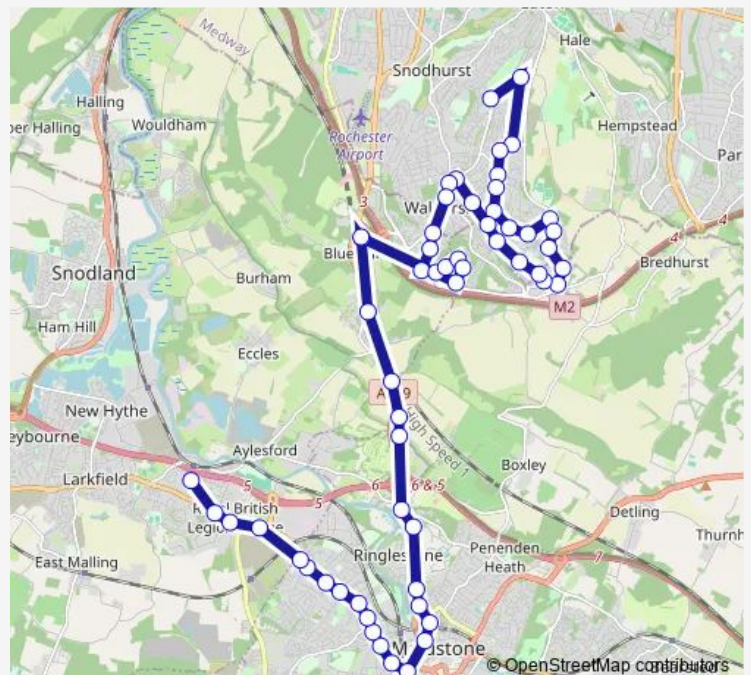

Redwood Close

Dargets Road

Walderslade Primary School

Route schedule

Morrisons — Aylesford School

Monday 06:45

Tuesday 06:45

Wednesday 06:45

Thursday 06:45

Friday 06:45

Saturday —

Sunday —

Route info

Direction: Morrisons

Stops: 57

Trip Duration: 1 hour 24 min

Galena Close

Celestine Close

Alexandra Hospital

Keefe Close

Keefe Close

Salisbury Road

Service Station

Tollgate Way