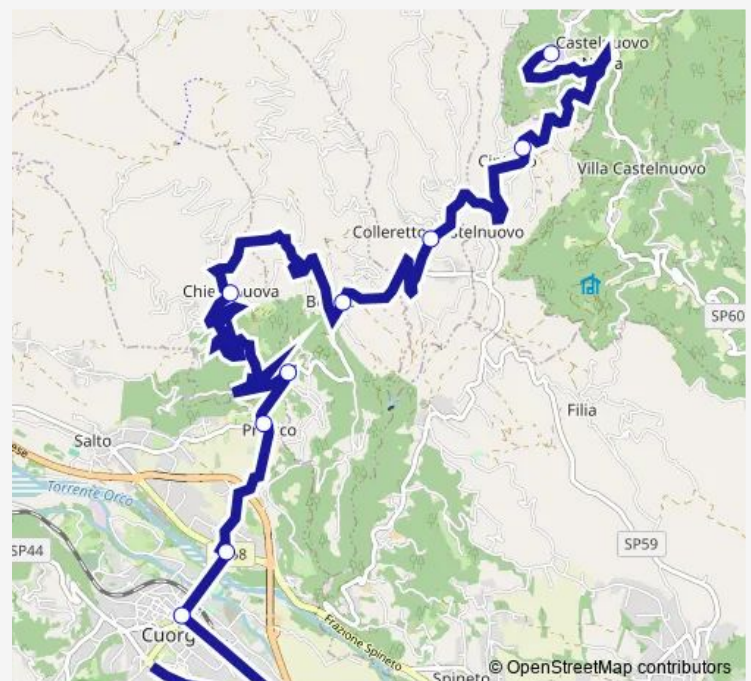

Castelnuovo Nigra — Cuorgne' - VIA Ivrea 5

Monday	05:55-19:10
Tuesday	05:55-19:10
Wednesday	05:55-19:10
Thursday	05:55-17:45
Friday	05:55-17:45
Saturday	05:55-19:10
Sunday	09:05-19:10

Route info

Direction: Castelnuovo Nigra

Stops: 9

Trip Duration: 0 hour 38 min

150 — Castelnuovo Nigra-Cuorgne'

Direction

Cintano — Cuorgne' - VIA Gobetti 2

10 stops

[Open route schedule](#)

Cintano

Monday 06:35-18:25

Tuesday 06:35-18:25

Wednesday 06:35-18:25

Thursday 06:35-18:25

Friday 06:35-18:25

Saturday 06:35-18:25

Sunday 08:25-18:25

Route info

Direction: Cuorgne' - VIA Ivrea 5

Stops: 9

Trip Duration: 0 hour 38 min

150 Bus time schedules and route maps are available in an offline PDF at busmaps.com. Use the busmaps.com website to see live bus times, train schedule or subway schedule, and step-by-step directions for all public transit in Cuorgne