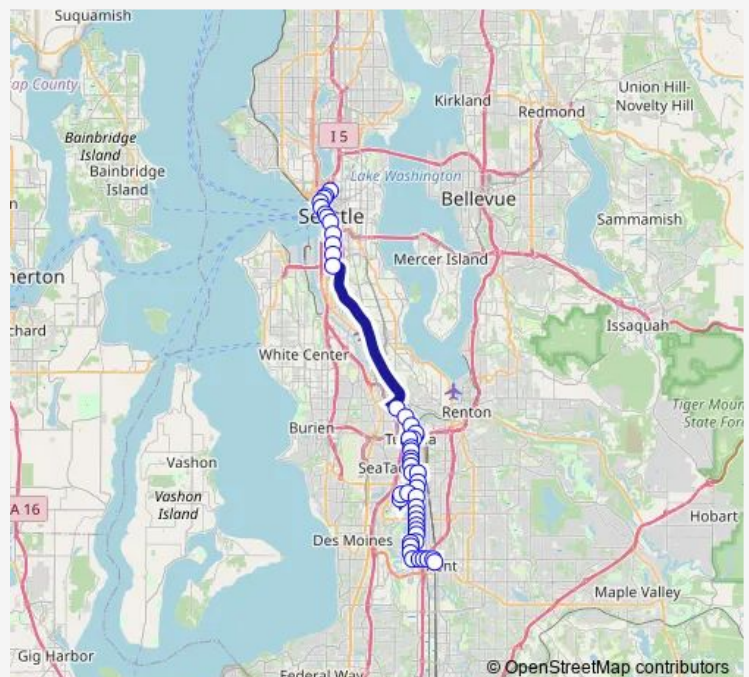

West Valley Hwy S & S 190th St

### Route schedule

Kent Sounder Station - Bay 8 — Howell St & 9th Ave

Monday 04:45-00:11<sup>+1</sup>

Tuesday 04:45-00:11<sup>+1</sup>

Wednesday —

Thursday 04:45-00:11<sup>+1</sup>

Friday 04:45-00:11<sup>+1</sup>

### Route info

Direction: Kent Sounder Station - Bay 8

Stops: 46

Trip Duration: 1 hour 18 min

150

BusMaps

S 180th St & Sperry Dr

Andover Park W & S 180th St

## Route info

Direction: Stewart St &amp; Yale Ave N

Stops: 47

Trip Duration: 1 hour 22 min

West Valley Hwy & Todd Blvd

West Valley Hwy S & S 190th St

58th Pl S & Russell Rd

S 194th Way & 58th Pl S