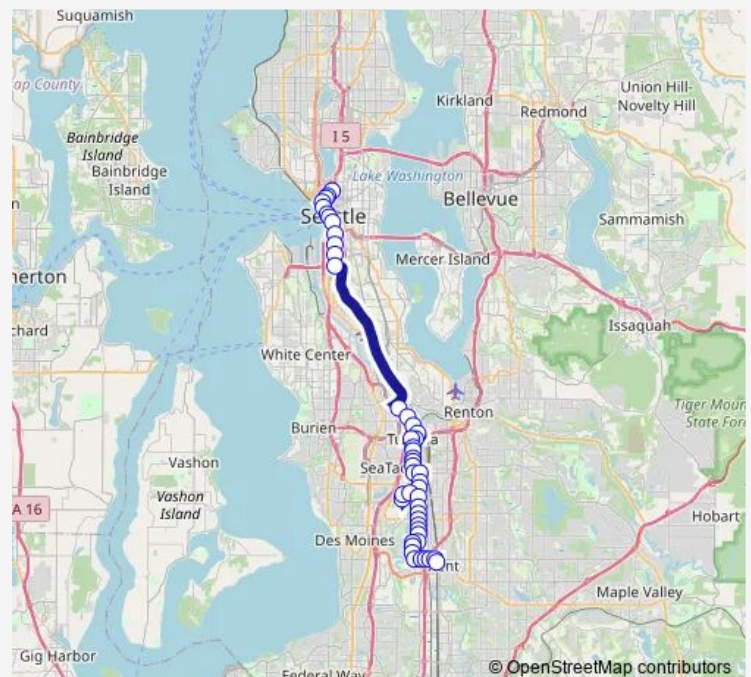

West Valley Hwy S & S 190th St

### Route schedule

Kent Sounder Station - Bay 8 — Howell St & 9th Ave

Monday 04:45-00:11<sup>+1</sup>

Tuesday 04:45-00:11<sup>+1</sup>

Wednesday —

Thursday 04:45-00:11<sup>+1</sup>

Friday 04:45-00:11<sup>+1</sup>

### Route info

Direction: Kent Sounder Station - Bay 8

Stops: 46

Trip Duration: 1 hour 18 min

150

S 180th St & Sperry Dr

Andover Park W & S 180th St

Andover Park W & Midland Dr

Andover Park W & Minkler Blvd

Andover Park W & Corporate Dr N

Andover Park W & Strander Blvd

Andover Park W & Baker Blvd - Bay 4

Southcenter Blvd & 62nd Ave S

Southcenter Blvd & 65th Ave S

Interurban Ave S & Fort Dent Way