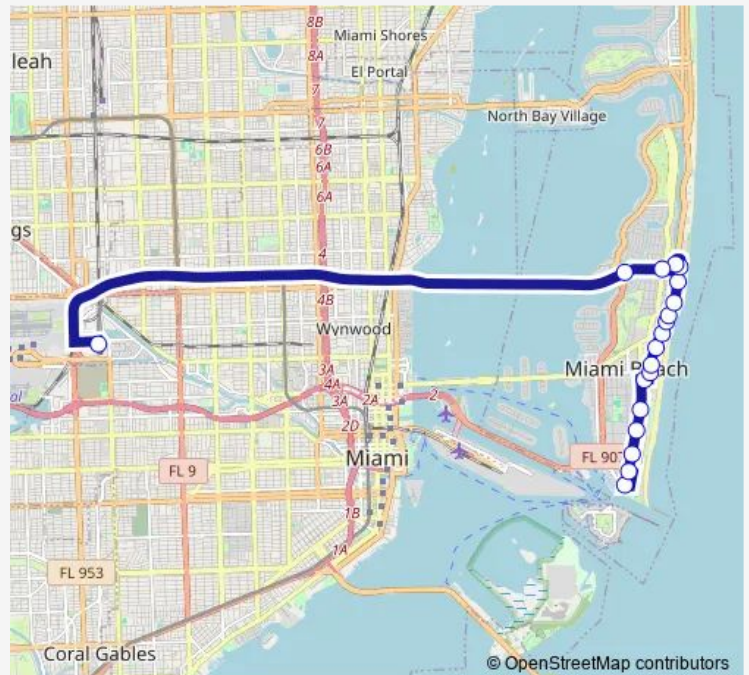

Collins AV & 17 St

Washington AV & Lincoln Rd

Washington AV & 13 St

Washington AV & 9 St

Washington AV & 5 St

Washington AV & 2 St

Washington AV & South Pointe Dr

Route schedule

Airport Station — Washington AV & South Pointe Dr

Monday 05:18-23:18

Tuesday 05:18-23:18

Wednesday 05:18-23:18

Thursday 05:18-23:18

Friday 05:18-23:18

Saturday 05:21-23:20

Sunday 05:20-23:19

Route info

Direction: Airport Station

Stops: 17

Trip Duration: 0 hour 36 min

150 — Miami Beach Airport Flyer

Direction

Washington AV & South Pointe Dr — Airport Station

19 stops

Wednesday 05:00-23:00

Thursday 05:00-23:00

Friday 05:00-23:00

Saturday 05:00-23:00

Sunday 05:00-23:00

Route info

Direction: Washington AV & South Pointe Dr

Stops: 19