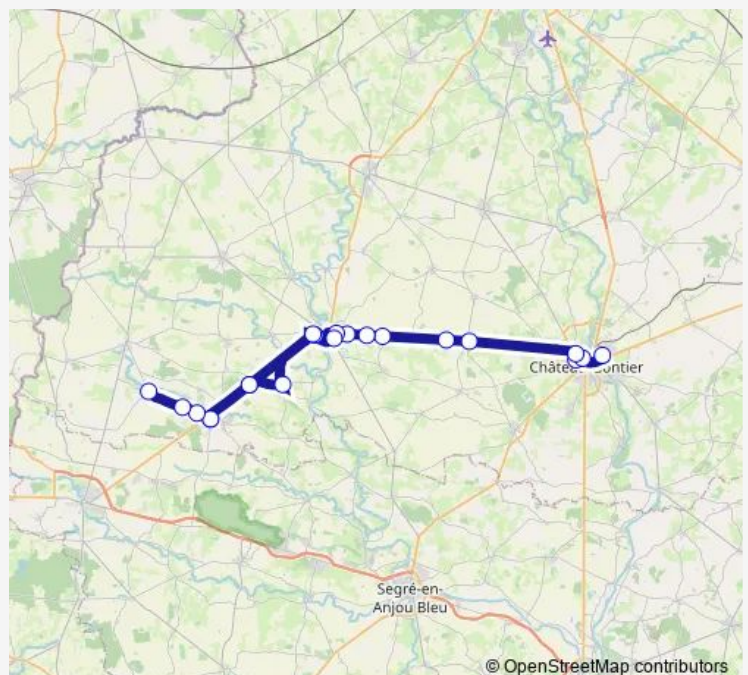

Monday 17:25

Tuesday 17:25

Wednesday —

Thursday 17:25

Friday 17:25

Saturday —

Sunday —

Route info

Direction: Esat Rue Romainville

Stops: 15

Trip Duration: 1 hour 18 min

© OpenStreetMap contributors