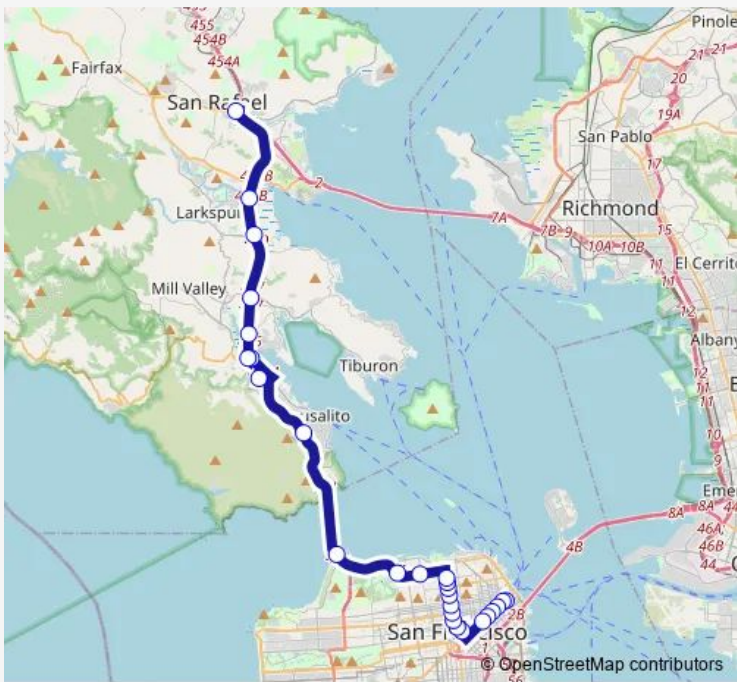

Bus 150 San Rafael - San Francisco

[Go to website](#)

Direction
 Salesforce Transit Center-Bus Plaza Bay A — San Rafael Transit Center

27 stops

[Open route schedule](#)

- Salesforce Transit Center-Bus Plaza Bay A
- Mission St & 1st St
- Mission St & 2nd St
- Mission St & 3rd St
- Mission St & 4th St
- Mission St & 5th St
- Larkin St & Grove St
- Mcallister St & Polk St
- Van Ness Ave & Eddy St
- Van Ness Ave & Geary Blvd
- Van Ness Ave & Bush St
- Van Ness Ave & Clay St
- Van Ness Ave & Pacific Ave
- Van Ness Ave & Vallejo St
- Van Ness Ave & Union St
- Lombard St & Fillmore St
- Richardson Ave & Francisco St
- Golden Gate Bridge Toll Plaza
- Spencer Ave Bus Pad
- Marin City Hub-Donahue St & Terners Dr
- Shoreline Hwy & Pohono St

Route schedule
 Salesforce Transit Center-Bus Plaza Bay A — San Rafael Transit Center

Monday	04:52-21:02
Tuesday	04:52-21:02
Wednesday	04:52-21:02
Thursday	04:52-21:02
Friday	04:52-21:02
Saturday	08:52-19:02
Sunday	08:52-19:02

Route info

Direction: Salesforce Transit Center-Bus Plaza Bay A

Stops: 27

Trip Duration: 1 hour 3 min

150 — San Rafael - San Francisco **BusMaps**

Manzanita Park & Ride Lot

Seminary Dr Bus Pad

Tiburon Wye Bus Pad

Lucky Dr Bus Pad

Paradise Dr Bus Pad

Tiburon Wye Bus Pad

Seminary Dr Bus Pad

Manzanita Park & Ride Lot

Marin City Hub-Donahue St & Terners Dr

Spencer Ave Bus Pad

Golden Gate Bridge Toll Plaza