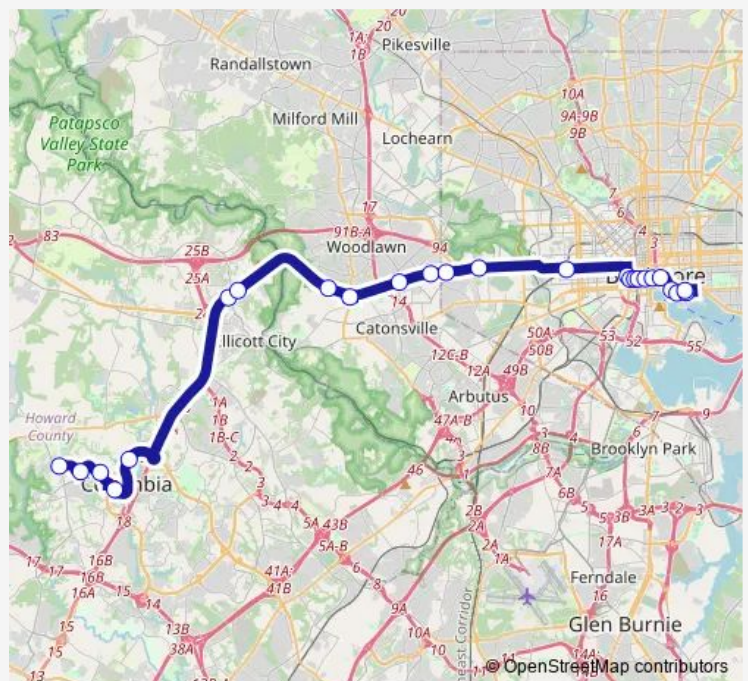

Bus 150 Columbia - Downtown/Harbor East

[Go to website](#)

Direction

Harpers Farm RD & Cedar LA eb — Caroline ST & Eastern AVE fs sb

25 stops

[Open route schedule](#)

Harpers Farm RD & Cedar LA eb

Twin Rivers RD & Harpers Farm RD fs eb

Route schedule

Harpers Farm RD & Cedar LA eb — Caroline ST & Eastern AVE fs sb

Monday 06:25-19:05

Tuesday 06:25-19:05

Wednesday 06:25-19:05

Thursday 06:25-19:05

Friday 06:25-19:05

Saturday —

Sunday —

Route info

Direction: Harpers Farm RD & Cedar LA eb

Stops: 25

Trip Duration: 1 hour 2 min

150 — Columbia - Downtown/Harbor East

President ST & Eastern AVE sb

Fleet ST & Exeter ST eb

Fleet ST & Caroline ST eb

Caroline ST & Eastern AVE fs sb

Direction

Caroline ST & Eastern AVE fs sb — Harpers Farm RD & Cedar LA eb

24 stops

[Open route schedule](#)

Caroline ST & Eastern AVE fs sb

Fleet ST & Albemarle ST wb