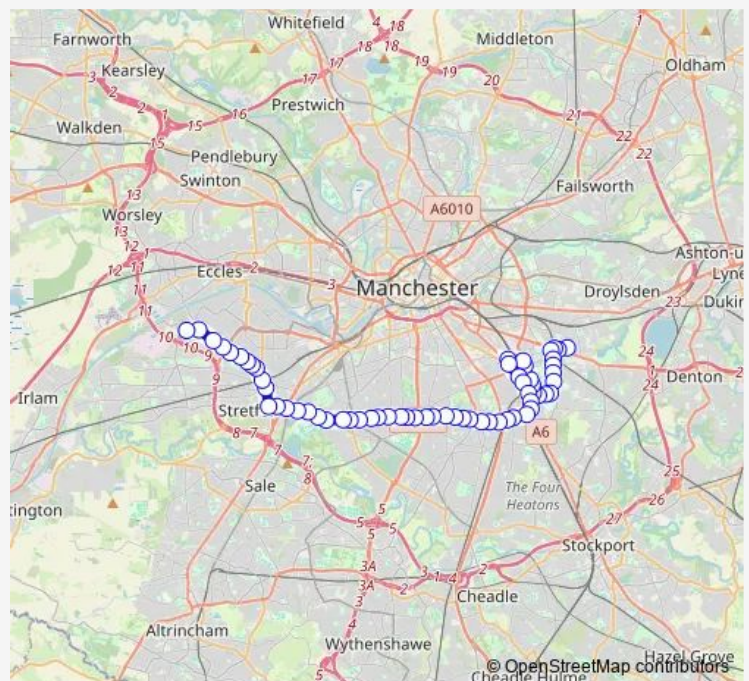

Stretford Arndale

Stretford Metrolink Stop

Norwood Road

Longford Park

Alderfield Road

Ryebank Road

Maidstone Avenue

Manchester Road

Chorlton Metrolink Stop

### Route schedule

The Trafford Centre Bus Station — Gorton Shopping Centre

Monday 05:55-18:40

Tuesday 05:55-18:40

Wednesday —

Thursday 06:00-18:40

Friday 05:55-18:40

Saturday 07:38-18:35

### Route info

Direction: The Trafford Centre Bus Station

Stops: 62

Trip Duration: 1 hour 10 min

150 — The Trafford Centre - Gorton

Buckingham Road

St Werburgh's

Wyverne Road