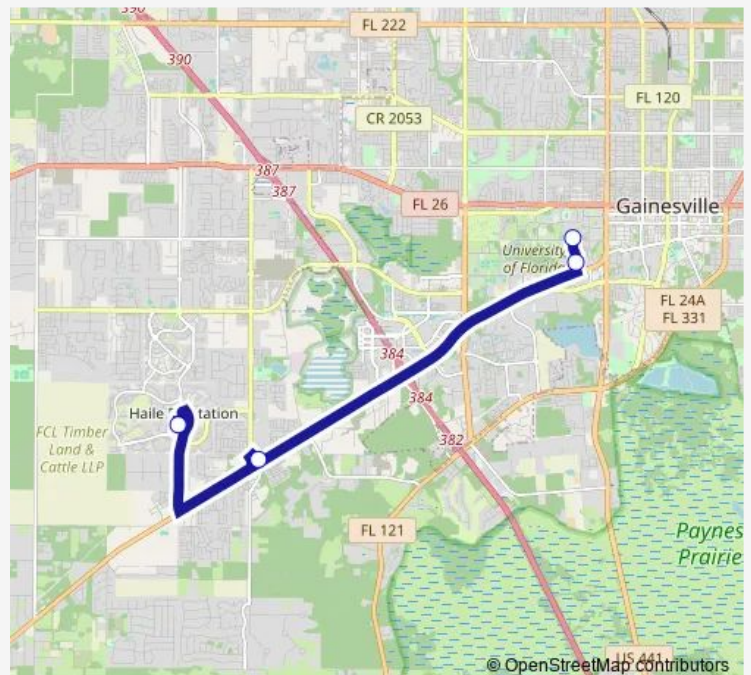

### Direction

Reitz Union — Haile Plantation I

4 stops

[Open route schedule](#)

Reitz Union

Shands Hospital @ Center Drive

Publix @ Tower Square on SW 75th Street

Haile Plantation I

### Route schedule

Reitz Union — Haile Plantation I

Monday 07:00-18:30

Tuesday 07:00-18:30

Wednesday 07:00-18:30

Thursday 07:00-18:30

Friday 07:00-18:30

Saturday —

### Route info

Direction: Reitz Union

Stops: 4

Trip Duration: 0 hour 25 min

150 — Haile Plantation

## Direction

Haile Plantation I — Reitz Union

4 stops

[Open route schedule](#)

Haile Plantation I

Shands Hospital @ Center Drive

Rawlings Hall

Reitz Union