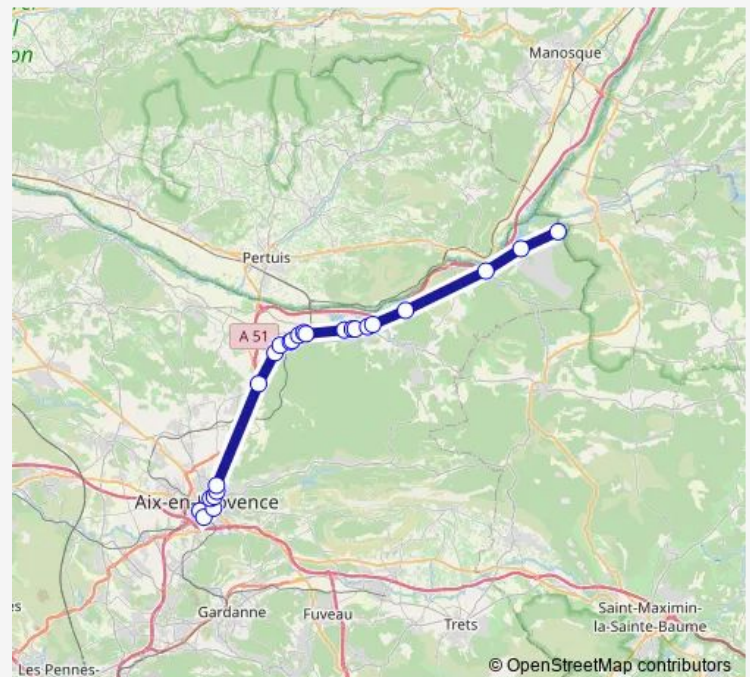

### Route schedule

Gare Routière — Iter

Monday 06:35-19:30

Tuesday 06:35-19:30

Wednesday 06:35-19:30

Thursday 06:35-19:30

Friday 06:35-19:30

Saturday 06:35-19:30

### Route info

Direction: Gare Routière

Stops: 24

Trip Duration: 0 hour 55 min

150 — St Paul - Pey - Mey - Venelles - Aix

Centre Saint Paul

CEA Cadarache

Iter