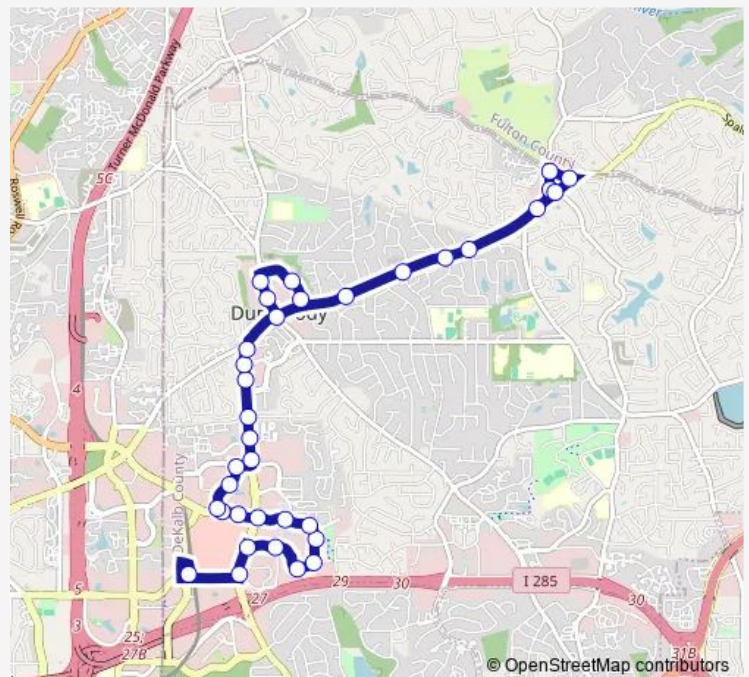

Ashford Dunwoody RD @ Valley View Rd

Ashford Dunwoody RD @ Ashford Center

Ashford Dunwoody RD @ Ashford CTR N

Ashford Dunwoody RD @ MT Vernon Rd

Route schedule

Dunwoody Station — MT Vernon RD @ Jett Ferry Rd

Monday 05:50-22:10

Tuesday 05:50-22:10

Wednesday 05:50-22:10

Thursday 05:50-22:10

Friday 05:50-22:10

Saturday 06:10-21:10

Sunday 06:10-21:10

Route info

Direction: Dunwoody Station

Stops: 35

Trip Duration: 0 hour 38 min

150 — Dunwoody Village

MT VERNON RD @ CHAMBLEE DUNWOODY RD

Dunwoody Village Pkwy @ MT Vernon Rd

Dunwoody Village Pkwy @ 1424

Chamblee Dunwoody RD @ Dunwoody Village Pkwy

Wednesday 06:00-22:40

Thursday 06:00-22:40

Friday 06:00-22:40

Saturday 06:38-21:40

Sunday 06:38-21:40

Route info

Direction: MT Vernon RD @ Jett Ferry Rd

Stops: 29