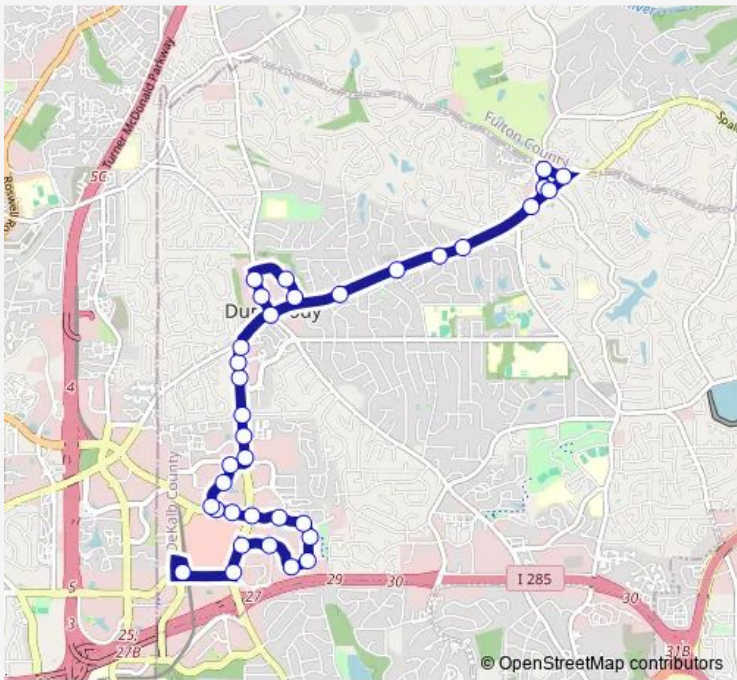

**Bus 150 Dunwoody Village**

[Go to website](#)

**Direction**  
 Dunwoody Station — MT Vernon RD @ Jett Ferry Rd  
 35 stops  
[Open route schedule](#)

- Dunwoody Station
- Ashford Dunwoody RD NE @ Ravinia Dr
- Perimeter CTR E @ Ashford Dunwoody Rd
- Perimeter CTR E @ 74
- Perimeter CTR E @ 64
- Perimeter CTR E @ Lincoln Pkwy E
- Perimeter CTR E @ 50
- Perimeter CTR E @ 24
- Perimeter Center E @ 8
- Perimeter CTR E @ Ashford Dunwoody Rd
- Perimeter CTR W @ 111
- Perimeter CTR W @ Perimeter CTR PI
- Perimeter CTR PL @ Perimeter CTR W
- Perimeter CTR PL @ Meadow Lane Rd
- Perimeter CTR PL NE @ Meadow Lane Rd
- Ashford Dunwoody RD @ Meadow Lane Rd
- Ashford Dunwoody RD @ Ashford Pkwy
- Ashford Dunwoody RD @ Valley View Rd
- Ashford Dunwoody RD @ Ashford Center
- Ashford Dunwoody RD @ Ashford CTR N
- Ashford Dunwoody RD @ MT Vernon Rd

Route schedule  
 Dunwoody Station — MT Vernon RD @ Jett Ferry Rd

Monday	05:50-22:10
Tuesday	05:50-22:10
Wednesday	05:50-22:10
Thursday	05:50-22:10
Friday	05:50-22:10
Saturday	06:10-21:10
Sunday	06:10-21:10

Route info  
 Direction: Dunwoody Station  
 Stops: 35  
 Trip Duration: 0 hour 34 min

150 — Dunwoody Village **BusMaps**

MT Vernon RD @ Chamblee Dunwoody Rd

Dunwoody Village Pkwy @ MT Vernon Rd

Dunwoody Village Pkwy @ 1424

## Route info

Direction: MT Vernon RD @ Jett Ferry Rd

Stops: 29

Trip Duration: 0 hour 34 min

Perimeter CTR E @ Ashford Dunwoody

Ashford Dunwoody RD @ Ravinia Dr

Ashford Dunwoody RD @ Hammond Dr

Dunwoody Station