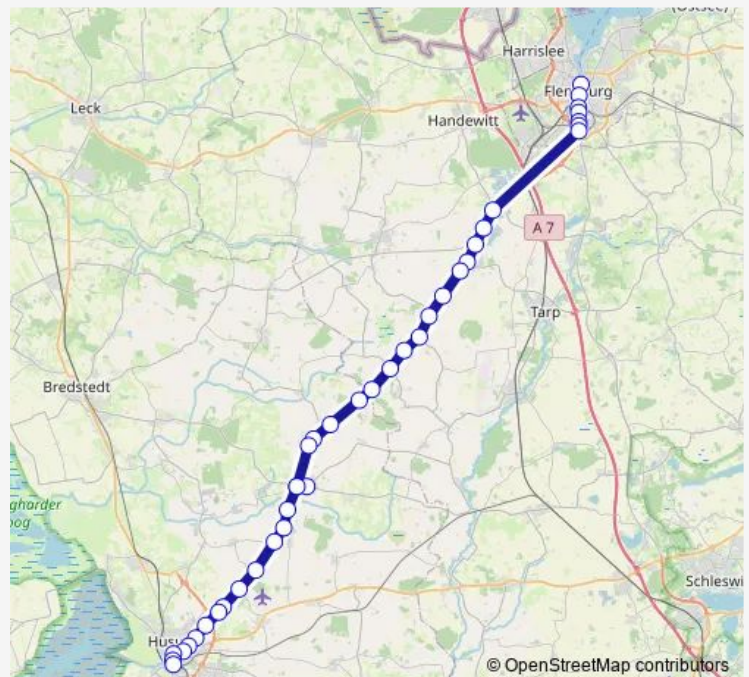

Friday 13:26

Saturday —

Sunday —

Route info

Direction: Husum(Nordsee) Zob

Stops: 14

Trip Duration: 0 hour 19 min

Direction