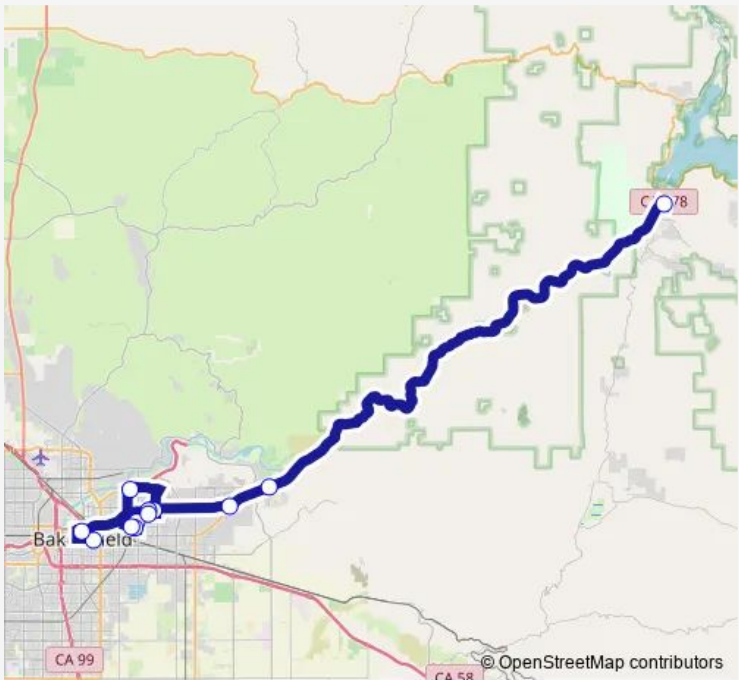

Bus 150 Lake Isabella - Bakersfield

[Go to website](#)

Direction
 Bakersfield Amtrak (760743) — Senior Center/Lake Isabella Blvd. (760867)
 12 stops
[Open route schedule](#)

- Bakersfield Amtrak (760743)
- GET Downtown Transit Center (760793)
- Richard Prado Senior Center (769824)
- Kern Medical Center - ER (771403)
- Kern Medical Center/Flower St. (760806)
- Bakersfield College / Panorama Dr. (760744)
- Kaiser / Mall View Rd. (760804)
- Target/Mall View Rd. (760777)
- Wal-Mart/Bernard St. (GET bus shelter) (770065)
- Chevron / Hwy. 178 (760761)
- Miramonte Dr. at Hwy. 178 (EB) (802603)
- Senior Center/Lake Isabella Blvd. (760867)

Route schedule
 Bakersfield Amtrak (760743) — Senior Center/Lake Isabella Blvd. (760867)

Monday	07:40-18:00
Tuesday	07:40-18:00
Wednesday	07:40-18:00
Thursday	07:40-18:00
Friday	07:40-18:00
Saturday	07:40-18:00
Sunday	06:45-16:30

Route info
 Direction: Bakersfield Amtrak (760743)
 Stops: 12
 Trip Duration: 1 hour 23 min

Direction

Senior Center/Lake Isabella Blvd. (760867) — Bakersfield Amtrak (760743)

13 stops

[Open route schedule](#)

Saturday 06:00-16:20

Sunday 08:20-18:05

Route info

Direction: Senior Center/Lake Isabella Blvd. (760867)

Stops: 13

Trip Duration: 1 hour 21 min

150 Bus time schedules and route maps are available in an offline PDF at busmaps.com. Use the busmaps.com website to see live bus times, train schedule or subway schedule, and step-by-step directions for all public transit in Bakersfield