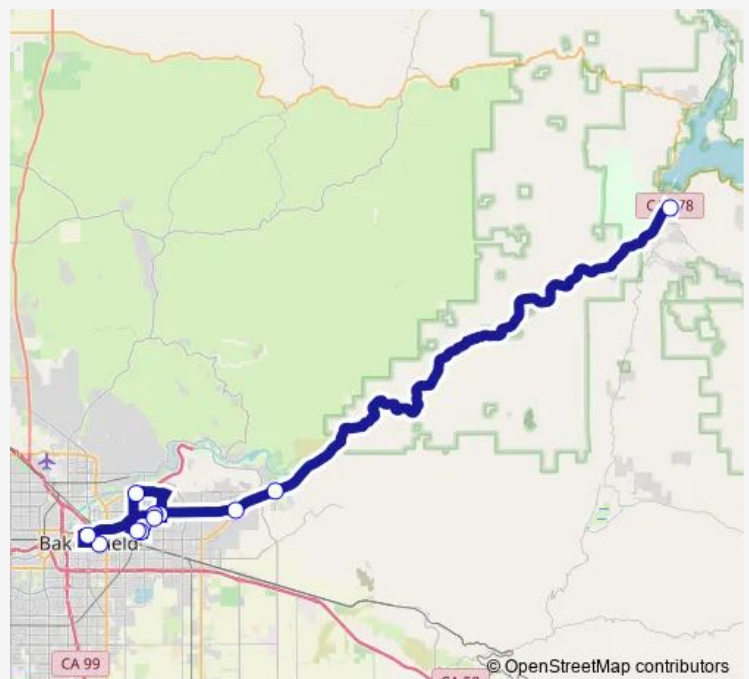

Wal-Mart/Bernard St. (GET bus shelter) (770065)

Chevron / Hwy. 178 (760761)

Miramonte Dr. at Hwy. 178 (EB) (802603)

Senior Center/Lake Isabella Blvd. (760867)

Route schedule

Bakersfield Amtrak (760743) — Senior Center/Lake Isabella Blvd. (760867)

Monday 07:40-18:00

Tuesday 07:40-18:00

Wednesday 07:40-18:00

Thursday 07:40-18:00

Friday 07:40-18:00

Saturday 07:40-18:00

Sunday 06:45-16:30

Route info

Direction: Bakersfield Amtrak (760743)

Stops: 12

Trip Duration: 1 hour 23 min

Direction

Senior Center/Lake Isabella Blvd. (760867) — Bakersfield Amtrak (760743)

13 stops

[Open route schedule](#)

Senior Center/Lake Isabella Blvd. (760867)

Miramonte Dr. at Hwy. 178 (WB) (802602)

Chevron / Hwy. 178 (760761)

Kaiser / Mall View Rd. (760804)

Target/Mall View Rd. (760777)

Wal-Mart/Bernard St. (GET bus shelter) (770065)

Bakersfield College / Panorama Dr. (760744)