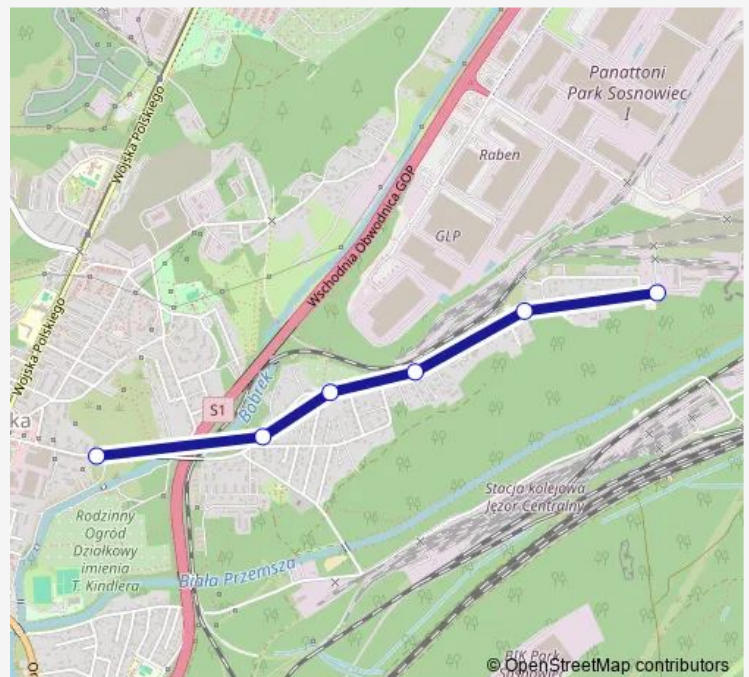

Direction

Niwka Tuwima — Osiedle Bór Pętla

6 stops

[Open route schedule](#)

Niwka Tuwima

Osiedle Bór Bloki

Osiedle Bór Długa I

Osiedle Bór Długa II

Osiedle Bór Długa III

Osiedle Bór Pętla

Route schedule

Niwka Tuwima — Osiedle Bór Pętla

Monday	04:23-05:00
Tuesday	04:23-05:51
Wednesday	04:23-05:51
Thursday	04:23-05:00
Friday	04:23-05:00
Saturday	05:01-05:51
Sunday	05:51

Route info

Direction: Niwka Tuwima

Stops: 6

Trip Duration: 0 hour 6 min

Direction

Osiedle Bór Pełta — Niwka Tuwima

6 stops

[Open route schedule](#)

Monday	22:42-22:59
Tuesday	18:40-22:59
Wednesday	22:42-22:59
Thursday	22:42-22:59
Friday	22:42-22:59
Saturday	22:55
Sunday	22:55

Route info

Direction: Osiedle Bór Pełta

Stops: 6

Trip Duration: 0 hour 7 min