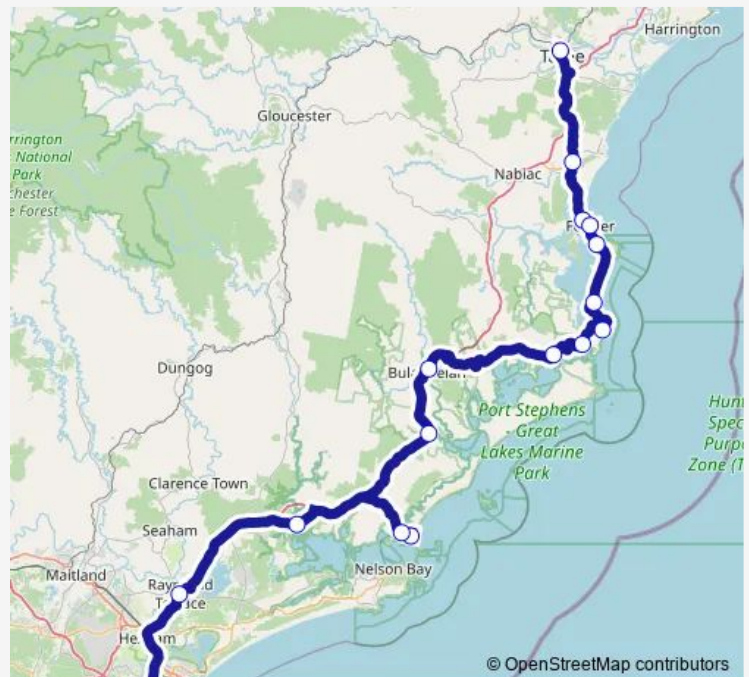

Newcastle Interchange, Stand C

Route schedule

Taree Station, Coach Stop — Newcastle Interchange, Stand C

Monday	09:11-14:31
Tuesday	09:11-14:28
Wednesday	09:11-14:28
Thursday	09:11-14:28
Friday	09:11-14:28
Saturday	09:11
Sunday	09:11

Route info

Direction: Taree Station, Coach Stop

Stops: 17

Trip Duration: 4 hour 10 min

Direction

Newcastle Interchange, Stand C — Taree Station, Coach Stop

17 stops

[Open route schedule](#)

Beach St At Manning St

The Lakes Way Opp Blackhead Rd

Taree Station, Coach Stop

Route schedule

Newcastle Interchange, Stand C — Taree Station, Coach Stop

Monday 09:28-14:09

Tuesday 09:28-14:09

Wednesday 09:28-14:09

Thursday 09:28-14:09

Friday 09:28-14:09

Saturday 14:09

Sunday 14:09

Route info

Direction: Newcastle Interchange, Stand C

Stops: 17

Trip Duration: 4 hour 11 min