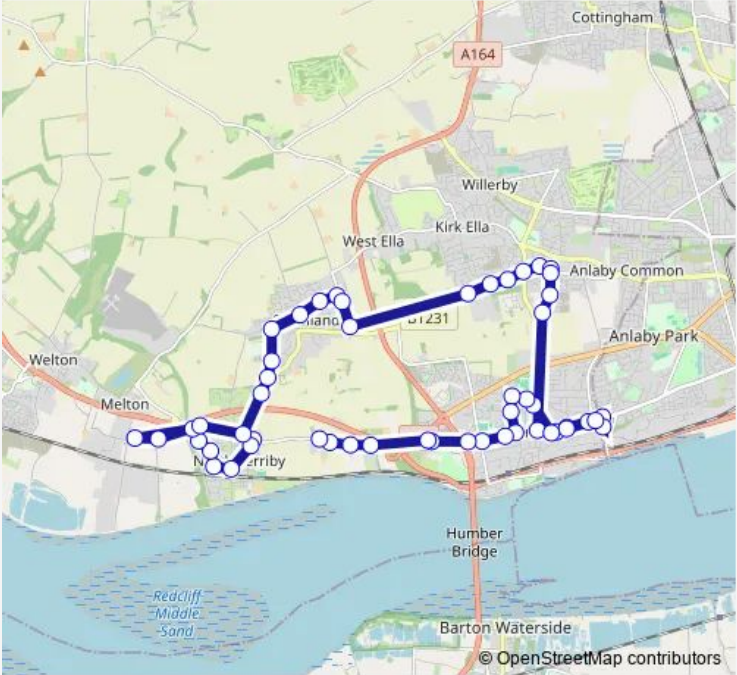

Bus 150 North Ferriby - Swanland - Hessele (Circular)

[Go to website](#)

Direction
 North Ferriby High Road — North Ferriby High Rd
 52 stops
[Open route schedule](#)

- North Ferriby High Road
- North Ferriby Library
- North Ferriby New Walk
- North Ferriby Nunburnholme Ave
- North Ferriby Corby Park
- North Ferriby Corby Park
- North Ferriby Corby Park
- Melton Monks Way
- Melton Monks Way
- North Ferriby Melton Road
- North Ferriby High Street
- Ferriby Road
- Swanland West Leys Road
- Swanland West Leys Road
- Swanland West Leys Road
- Swanland Main Street
- Swanland Main Street
- Swanland Main Street
- Swanland Greenstiles Lane
- Swanland Greenstiles Ln
- Anlaby Tranby Lane

Route info
 Direction: North Ferriby High Road
 Stops: 52
 Trip Duration: 1 hour 0 min

150 — North Ferriby - Swanland - Hessele (Circular) **BusMaps**

Anlaby Tranby Lane

Anlaby Tranby Lane

Anlaby Beverley Road

Anlaby Wilson Street

Anlaby Red Lion Pub

Anlaby Lowfield Road

Anlaby Lowfield Road

Anlaby Lowfield Road

Hessle The Square

Hessle Hull Road

Hessle Hull Road

Hessle Hull Road

First Lane

Sainsburys Superstore

Hessle Hull Road

Hessle Hull Road

Hessle Hull Road

Hessle Beverley Road

Hessle Swanland Road