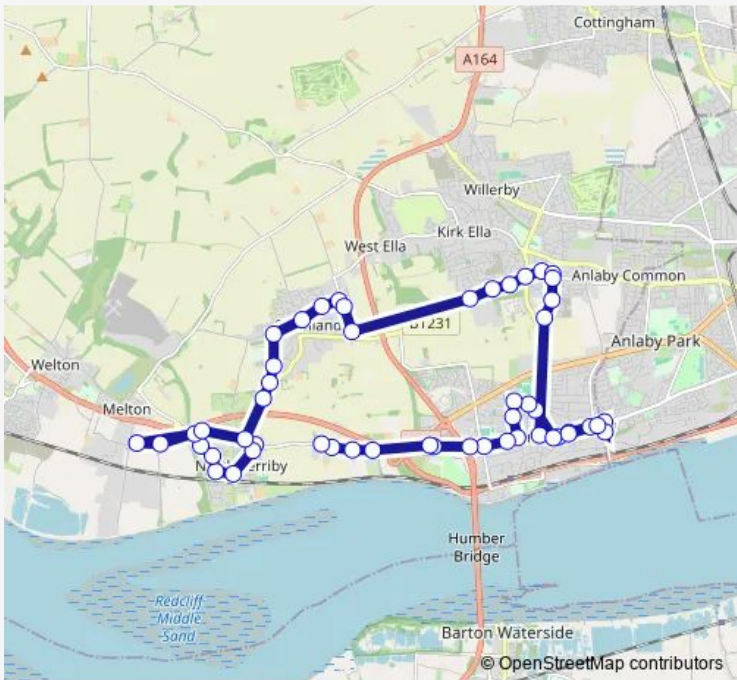

Bus 150 North Ferriby - Swanland - Hessele (Circular)

[Go to website](#)

Direction
 North Ferriby High Road — North Ferriby High Rd
 52 stops
[Open route schedule](#)

- North Ferriby High Road
- North Ferriby Library
- North Ferriby New Walk
- North Ferriby Nunburnholme Ave
- North Ferriby Corby Park
- North Ferriby Corby Park
- North Ferriby Corby Park
- Melton Monks Way
- Melton Monks Way
- North Ferriby Melton Road
- North Ferriby High Street
- Ferriby Road
- Swanland West Leys Road
- Swanland West Leys Road
- Swanland West Leys Road
- Swanland Main Street
- Swanland Main Street
- Swanland Main Street
- Swanland Greenstiles Lane
- Swanland Greenstiles Ln
- Anlaby Tranby Lane

Route schedule
 North Ferriby High Road — North Ferriby High Rd

Monday	09:30-14:15
Tuesday	09:30-14:15
Wednesday	09:30-14:15
Thursday	09:30-14:15
Friday	09:30-14:15
Saturday	—
Sunday	—

Route info
 Direction: North Ferriby High Road
 Stops: 52
 Trip Duration: 1 hour 0 min

150 — North Ferriby - Swanland - Hessele (Circular) **BusMaps**

Anlaby Tranby Lane

Anlaby Tranby Lane

Anlaby Beverley Road

Anlaby Wilson Street

Anlaby Red Lion Pub

Anlaby Lowfield Road

Anlaby Lowfield Road

Anlaby Lowfield Road

Hessle The Square

Hessle Hull Road

Hessle Hull Road

Hessle Hull Road

First Lane

Sainsburys Superstore

Hessle Hull Road