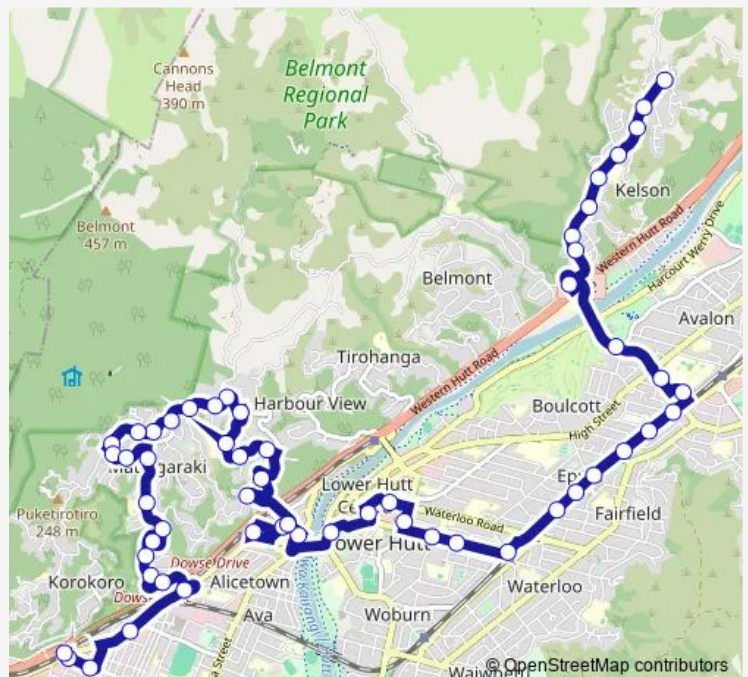

Miromiro Road at Stratton Street

Poto Road at Wilson Grove (near 54)

Pokohiwi Road at Poto Road

Route schedule

Petone Station - Stop A — Kelson - Major Drive

Monday 14:27

Tuesday 14:27

Wednesday 14:27

Thursday 14:27

Friday 14:27

Saturday —

Sunday —

Route info

Direction: Petone Station - Stop A

Stops: 54

Trip Duration: 0 hour 44 min

150 — Kelson - Lower Hutt - Maungaraki - Petone

Pokohiwi Road (near 29)

Pekanga Road at Taka Grove

Pekanga Road at Christina Grove (near 10)

Normandale Road near Jubilee Park

Herbert Street (near 10)

Parliament Street at Western Hutt Station

Railway Avenue (near 21)

Queens Drive opposite Riddiford Gardens

Lower Hutt - Centre City Plaza

Lower Hutt - Queensgate - Stop A

Waterloo Road near Bloomfield Terrace

Cornwall Street at Queens Grove

Knights Road at Chilton St James School