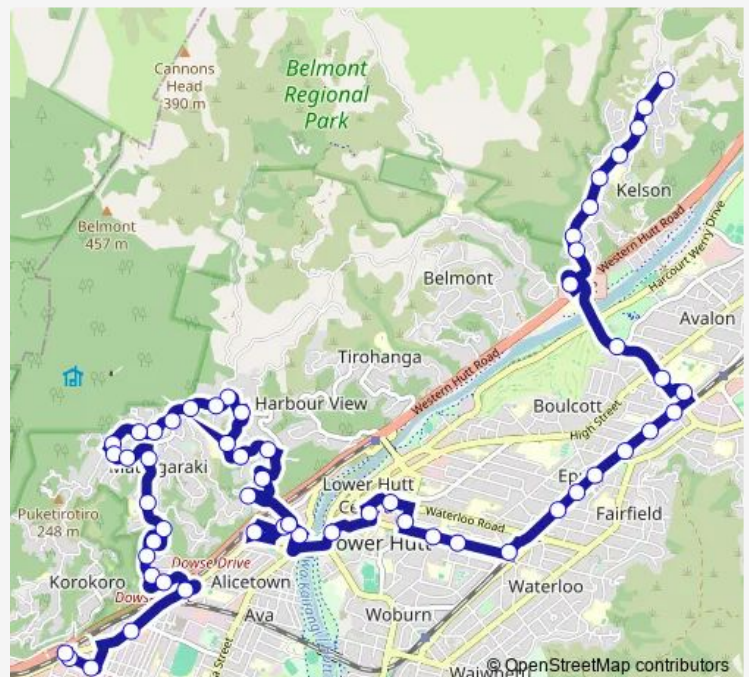

Miromiro Road at Stratton Street

Poto Road at Wilson Grove (near 54)

Pokohiwi Road at Poto Road

Route schedule

Petone Station - Stop A — Kelson - Major Drive

Monday 14:27

Tuesday 14:27

Wednesday 14:27

Thursday 14:27

Friday 14:27

Saturday —

Sunday —

Route info

Direction: Petone Station - Stop A

Stops: 54

Trip Duration: 0 hour 44 min

150 — Kelson - Lower Hutt - Maungaraki - Petone

Pokohiwi Road (near 29)

Pekanga Road at Taka Grove

Pekanga Road at Christina Grove (near 10)

Normandale Road near Jubilee Park

Herbert Street (near 10)

Parliament Street at Western Hutt Station

Railway Avenue (near 21)

Queens Drive opposite Riddiford Gardens

Lower Hutt - Centre City Plaza

Lower Hutt - Queensgate - Stop A

Waterloo Road near Bloomfield Terrace

Cornwall Street at Queens Grove

Knights Road at Chilton St James School