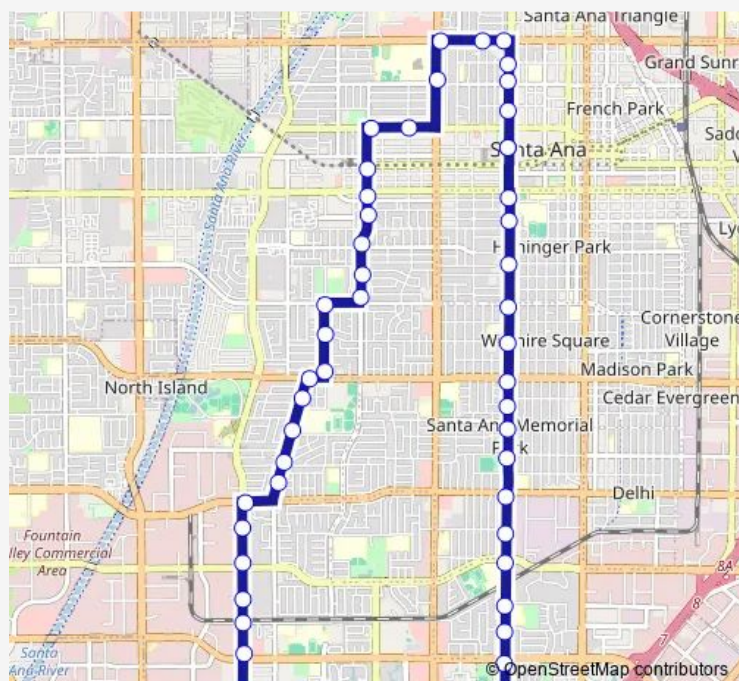

### Route schedule

Flower-6th — Flower-6th

Monday 05:25-17:09

Tuesday 05:25-17:09

Wednesday 05:25-17:09

Thursday 05:25-17:09

Friday 05:25-17:09

Saturday —

### Route info

Direction: Flower-6th

Stops: 56

Trip Duration: 0 hour 55 min

150 — Santa Ana / Costa mesa

Sunflower-Plaza

Sunflower-Raitt

Sunflower-Smalley

Sunflower-Greenville

Fairview-Sunflower

Fairview-Macarthur

Fairview-Alton

Fairview-Garry

Fairview-Segerstrom

Fairview-Central

Warner-Fairview