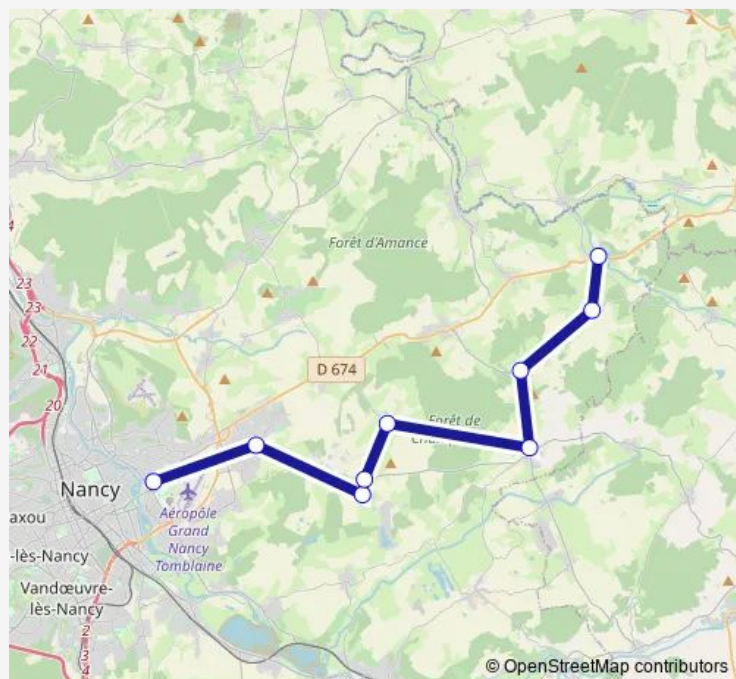

## Route schedule

Tomblaine - Tomblaine Lycées — Moncel-SUR-Seille - Moncel-SUR-Seille RD 674

Monday 17:35

Tuesday 17:35

Wednesday 12:15-17:35

Thursday 17:35

Friday 17:35

Saturday —

## Route info

Direction: Tomblaine - Tomblaine Lycées

Stops: 9

Trip Duration: 0 hour 42 min

54s375 — Lycees Tomblaine