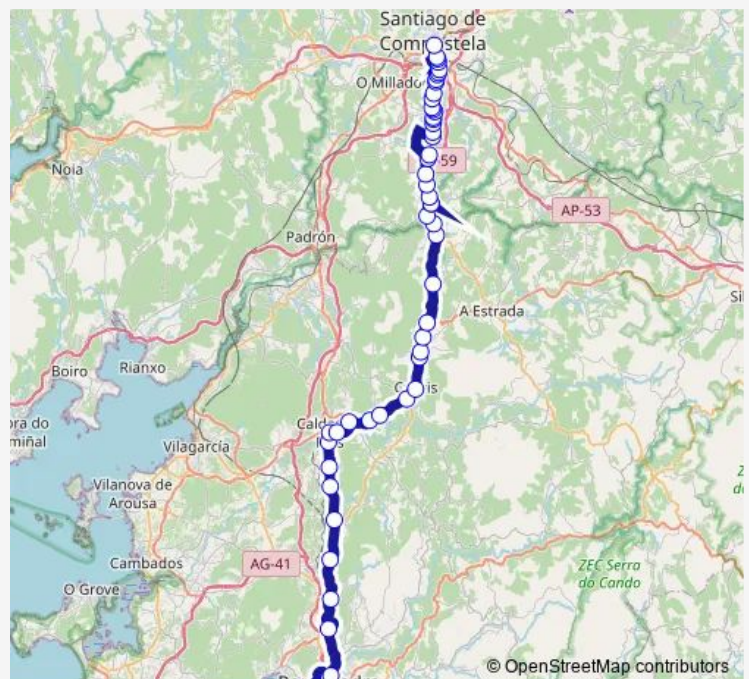

Capela De San Ramón

Couselo

Portela

Route schedule

Pontevedra E.A. — Santiago E.I.

Monday 11:00

Tuesday 11:00

Wednesday 11:00

Thursday 11:00

Friday 11:00

Saturday —

Sunday —

Route info

Direction: Pontevedra E.A.

Stops: 51

Trip Duration: 1 hour 39 min