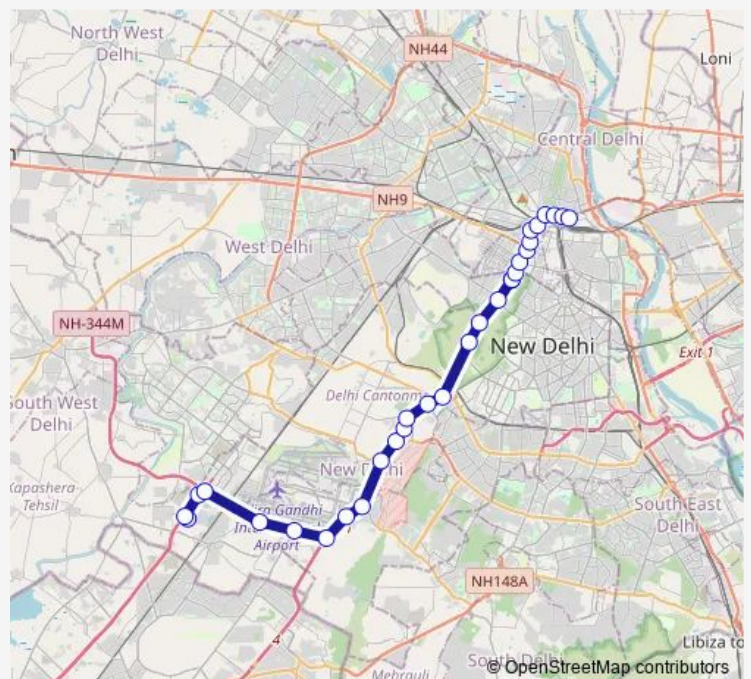

Thursday 07:00-17:30

Friday 07:00-17:30

Saturday 07:00-17:30

Sunday 07:00-17:30

Route info

Direction: Bharthal Village

Stops: 34

Trip Duration: 1 hour 51 min

792down

BusMaps

Ridge Road

Cpti/ Delhi Jal Board

Ravinder Rangshala

Karol Bagh Gurgaon Stand

Faiz Road

Guru Govind Singh Crossing (Faiz Road)