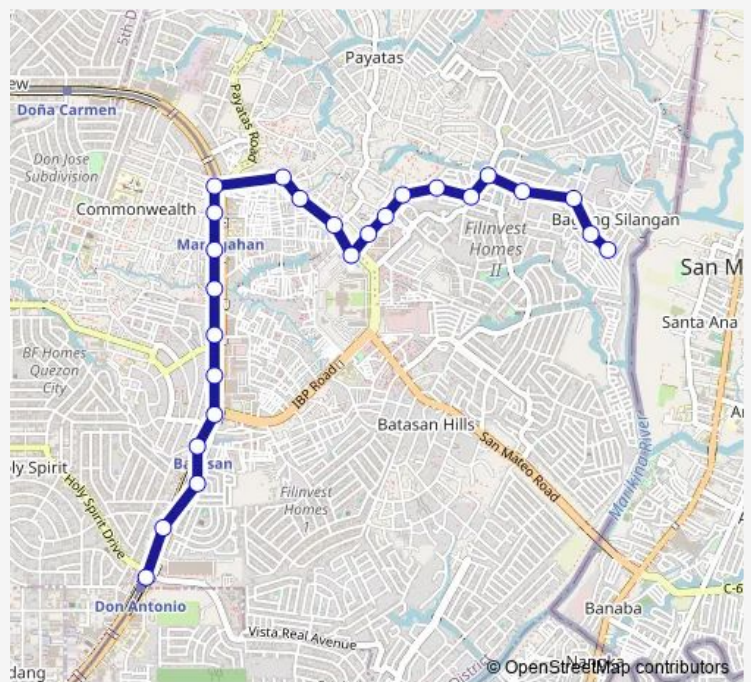

Commonwealth Avenue, Quezon City

Commonwealth Avenue / IBP Road Intersection, Quezon City

Batasan Road, Katarungan Street, Manila Gravel Pit Road, Quezon City

Batasan Road / Kaunlaran, Quezon City

IBP Road near Lland- Lang Intersection, Quezon City

IBP Road / Palma Intersection, Quezon City

Department of Social Welfare and Development, J.P Rizal, Quezon City

J.P Rizal / Santan Intersection, Quezon City

Route schedule

Commonwealth Avenue / Capitol Homes Drive Intersection, Quezon City — J.P Rizal / Gen. Villamor Intersection, Quezon City

Monday	00:00
Tuesday	00:00
Wednesday	00:00
Thursday	00:00
Friday	00:00
Saturday	00:00
Sunday	00:00

Route info

Direction: Commonwealth Avenue / Capitol Homes Drive Intersection, Quezon City

Stops: 25

Trip Duration: 0 hour 28 min

Monday 00:00

Tuesday 00:00

Wednesday 00:00

Thursday 00:00

Friday 00:00

Saturday 00:00

Sunday 00:00

Route info