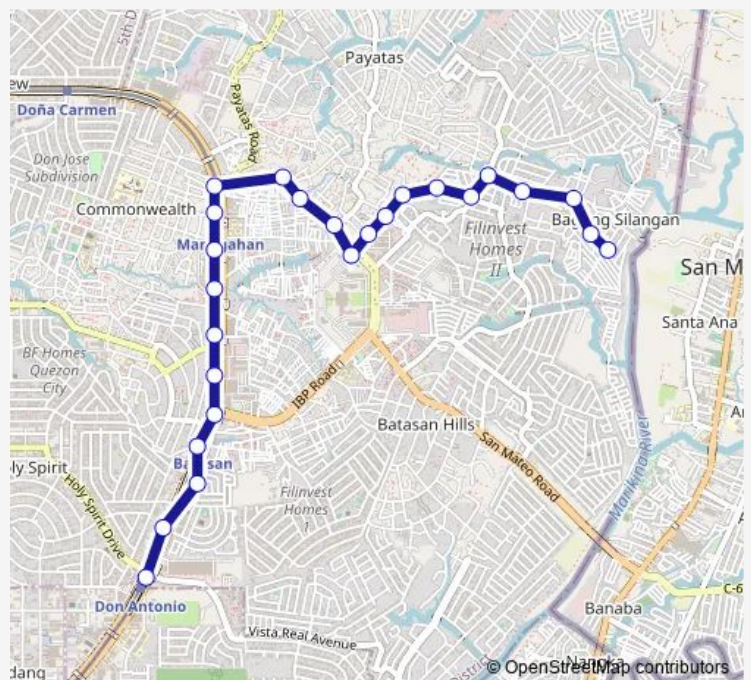

Commonwealth Avenue, Quezon City

Commonwealth Avenue / IBP Road Intersection, Quezon City

Batasan Road, Katarungan Street, Manila Gravel Pit Road, Quezon City

Batasan Road / Kaunlaran, Quezon City

IBP Road near Lland- Lang Intersection, Quezon City

IBP Road / Palma Intersection, Quezon City

Department of Social Welfare and Development, J.P Rizal, Quezon City

J.P Rizal / Santan Intersection, Quezon City

Route schedule

Commonwealth Avenue / Capitol Homes Drive Intersection, Quezon City — J.P Rizal / Gen. Villamor Intersection, Quezon City

Monday	00:00
Tuesday	00:00
Wednesday	00:00
Thursday	00:00
Friday	00:00
Saturday	00:00
Sunday	00:00

Route info

Direction: Commonwealth Avenue / Capitol Homes Drive Intersection, Quezon City

Stops: 25

Trip Duration: 0 hour 28 min

Monday 00:00

Tuesday 00:00

Wednesday 00:00

Thursday 00:00

Friday 00:00

Saturday 00:00

Sunday 00:00

Route info