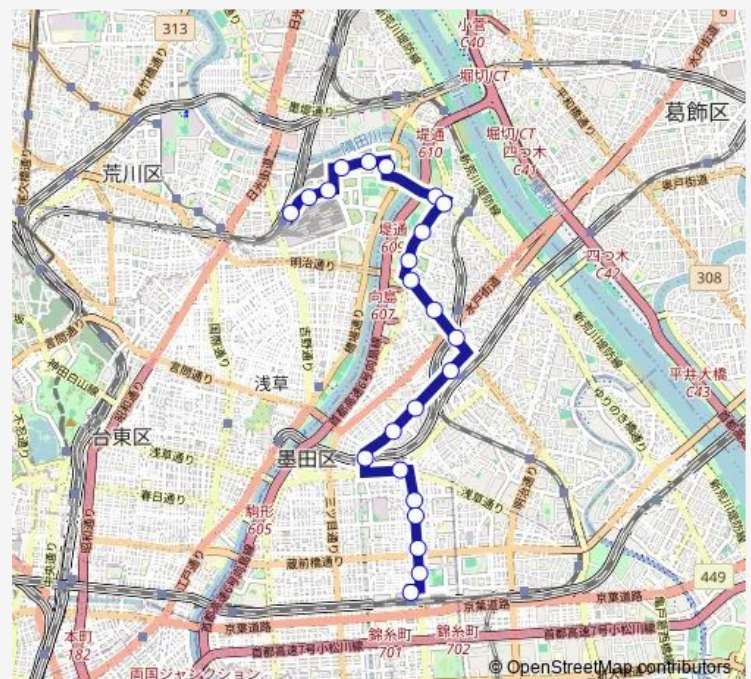

### Route schedule

南千住駅東口 — 錦糸町駅前

Monday 06:50-17:45

Tuesday 06:50-17:45

Wednesday 06:50-17:45

Thursday 06:50-17:45

Friday 06:50-17:45

Saturday 06:50-17:45

### Route info

Direction: 南千住駅東口

Stops: 23

Trip Duration: 0 hour 42 min

■ 錦 4 0

錦糸公園前

錦糸町駅前