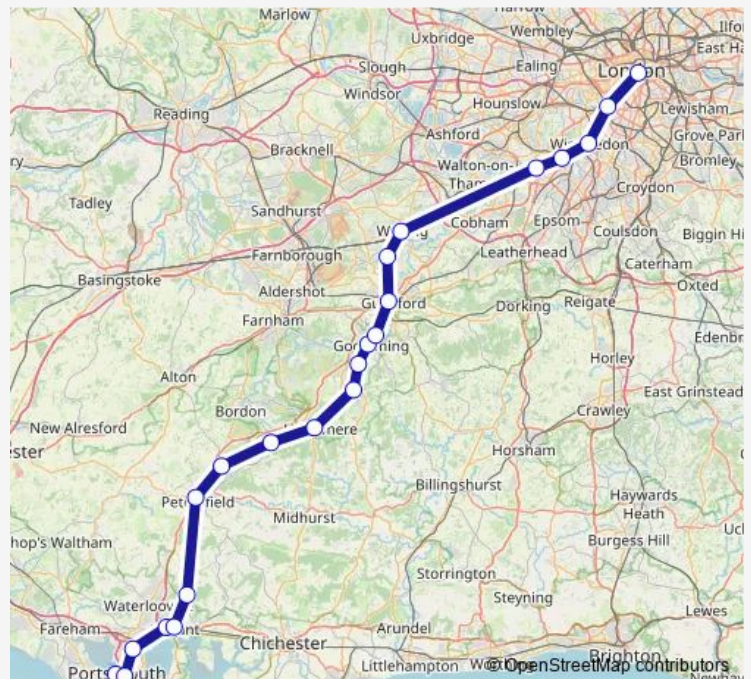

### Route schedule

Portsmouth & Southsea — London Waterloo

Monday 05:23-21:24

Tuesday 05:23-21:24

Wednesday 05:23-21:24

Thursday 05:23-21:24

Friday 05:23-21:24

Saturday 06:24-20:24

### Route info

Direction: Portsmouth & Southsea

Stops: 22

Trip Duration: 1 hour 51 min

Sw:Pms->Wat — SW train service from PMS to Wat

## Direction

Portsmouth & Southsea — London Waterloo

20 stops

[Open route schedule](#)

Portsmouth & Southsea

Fratton

Havant

Petersfield

## Route info

Direction: Portsmouth &amp; Southsea

Stops: 21

Trip Duration: 2 hour 13 min