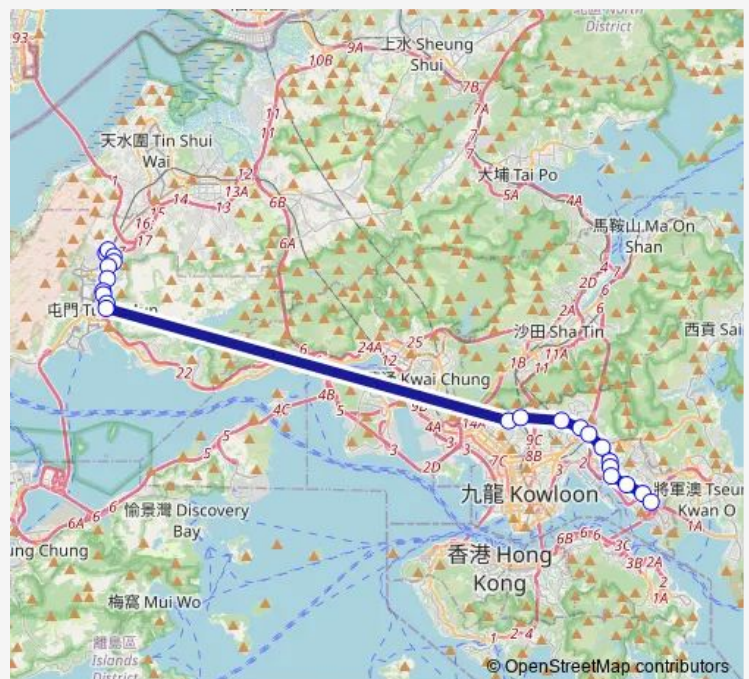

[Kmb] SZE MEI Street, SAN PO Kong

### Route info

Direction: [Kmb] SIU Hong Court BUS Terminus

Stops: 22

Trip Duration: 1 hour 13 min

[Kmb+Ctb] Choi Hung BBI - PIK HOI House/<Br>Pik HOI House Choi Hung Estate, Choi Hung Access Road[[Kmb] Choi Hung BBI - PIK HOI House