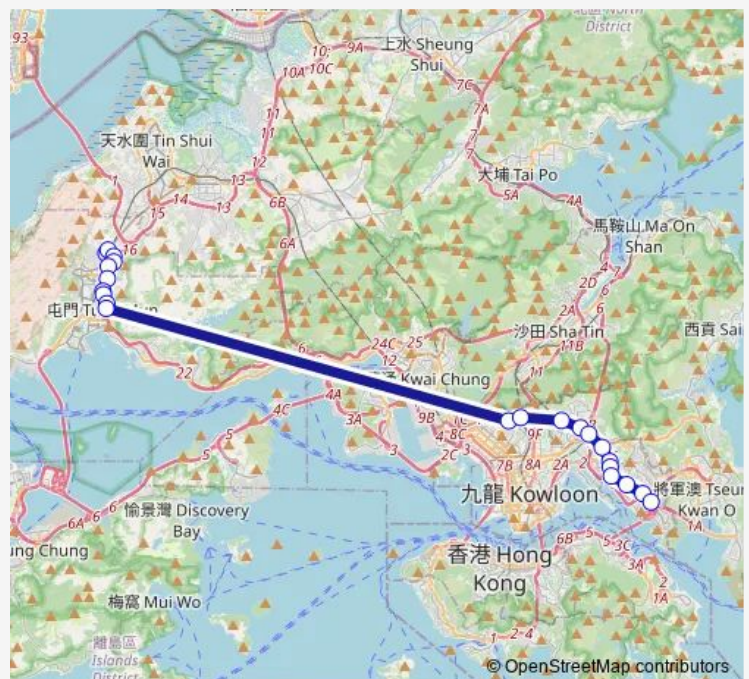

[Kmb] SZE MEI Street, SAN PO Kong

### Route info

Direction: [Kmb] SIU Hong Court BUS Terminus

Stops: 22

Trip Duration: 1 hour 18 min

[Kmb+Ctb] Choi Hung BBI - PIK HOI House/<Br>Pik HOI House Choi Hung Estate, Choi Hung Access Road[[Kmb] Choi Hung BBI - PIK HOI House