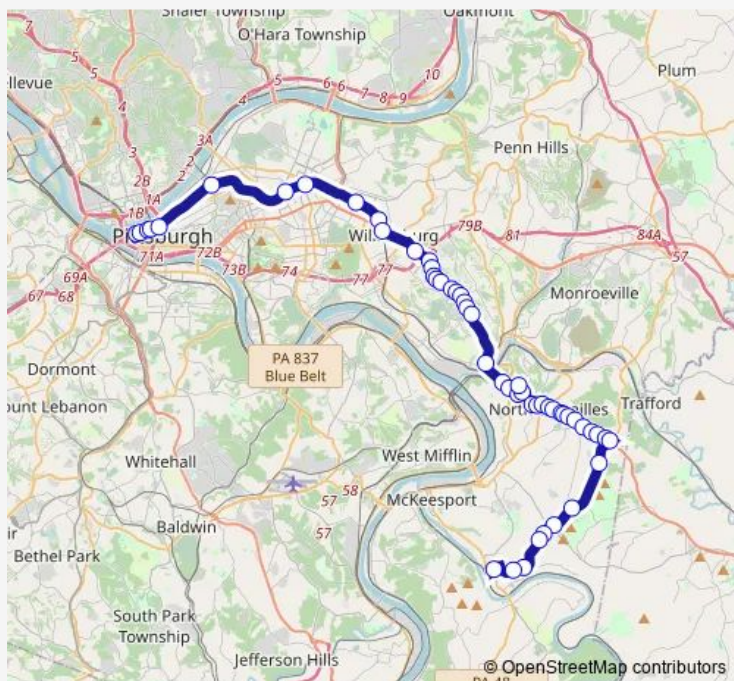

### Direction

5TH Avenue + Grant — LIBERTY AVE + MARKET ST

4 stops

[Open route schedule](#)

5TH Avenue + Grant

Fifth AVE + William Penn PL Fs

Fifth AVE + Wood ST Ns

LIBERTY AVE + MARKET ST

### Route schedule

5TH Avenue + Grant — LIBERTY AVE + MARKET ST

Monday 15:11-16:46

Tuesday 15:11-16:46

Wednesday 15:11-16:46

Thursday 15:11-16:46

Friday 15:11-16:46

Saturday —

### Route info

Direction: 5TH Avenue + Grant

Stops: 4

Trip Duration: 0 hour 4 min

■ P76 — Lincoln Highway Flyer

**Direction**

LIBERTY AVE + MARKET ST — OLYMPIA SHOPPING CENTER PARK AND RIDE AT SHELTER

51 stops

## Route info

Direction: LIBERTY AVE + MARKET ST

Stops: 51

Trip Duration: 1 hour 3 min

LINCOLN HWY + CLYDE

Lincoln HWY + Lincoln SQ SR Citizen Home

Warren DR + Lincoln HWY Fs

Warren DR + WAL Mart Drwy