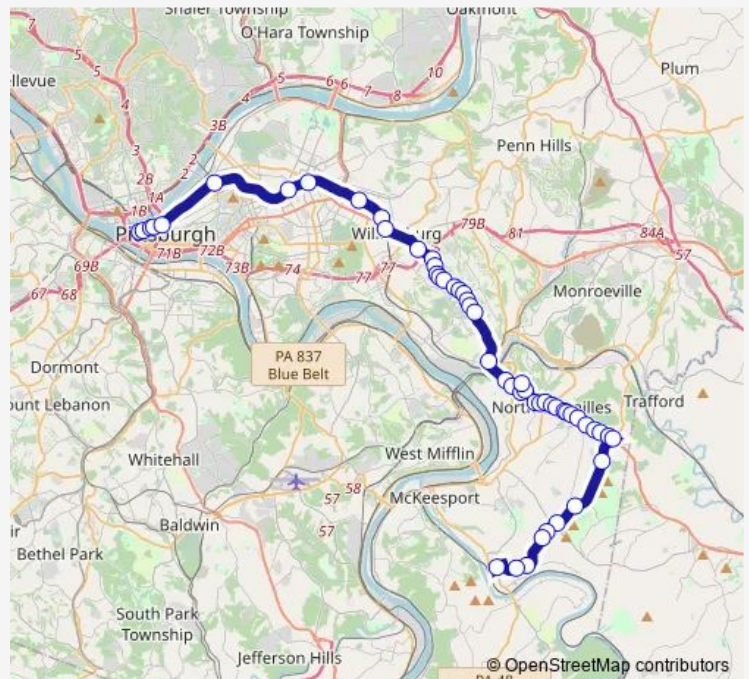

### Direction

5TH Avenue + Grant — Liberty AVE + Market St

4 stops

[Open route schedule](#)

5TH Avenue + Grant

Fifth AVE + William Penn PL Fs

Fifth AVE + Wood ST Ns

Liberty AVE + Market St

### Route schedule

5TH Avenue + Grant — Liberty AVE + Market St

Monday 15:11-16:46

Tuesday 15:11-16:46

Wednesday 15:11-16:46

Thursday 15:11-16:46

Friday 15:11-16:46

Saturday —

### Route info

Direction: 5TH Avenue + Grant

Stops: 4

Trip Duration: 0 hour 4 min

■ P76 — Lincoln Highway Flyer

## Route info

Direction: Liberty AVE + Market St

Stops: 51

Trip Duration: 0 hour 58 min

Lincoln HWY + Clyde

Lincoln HWY + Lincoln SQ SR Citizen Home

Warren DR + Lincoln HWY Fs

Warren DR + WAL Mart Drwy