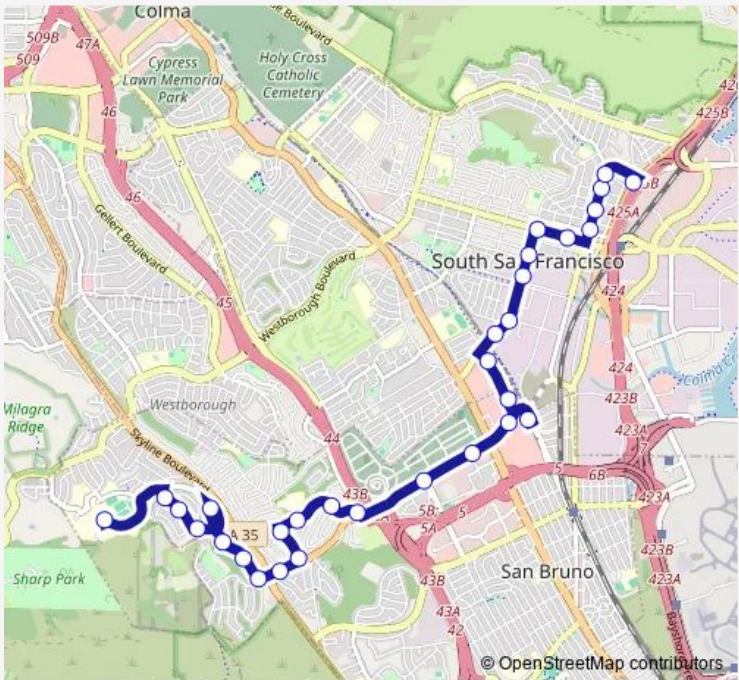

Bus 141 Airport/Linden - Skyline College

[Go to website](#)

**Direction**  
 Skyline College Transit Ctr — Airport Blvd & Linden Ave  
 31 stops  
[Open route schedule](#)

- Skyline College Transit Ctr
- Allen Dr & Ross Way
- 231 Allen Dr
- Longview Dr & Goodwin Dr
- Longview Dr & Moreland Dr
- Riverside Dr & Sneath Ln
- Sneath Ln & Colusa Ct
- Sneath Ln & Monterey Dr
- Sneath Ln & Earl Ave
- Sequoia Ave & Fleetwood Dr
- Sequoia Ave & Rollingwood Dr
- Rollingwood Dr & Cottonwood Dr
- 2233 Rollingwood Dr
- Rollingwood Dr & Sneath Ln
- Sneath Ln & Cherry Ave
- Sneath Ln & National Ave
- Sneath & Huntington Inbound Bart
- San Bruno Bart-Bay 9
- Huntington Ave & Sneath Ln
- Huntington Ave & Spruce Ave
- Spruce Ave & Orowheat Co

Route info  
 Direction: Skyline College Transit Ctr  
 Stops: 31  
 Trip Duration: 0 hour 30 min

■ 141 — Airport/Linden - Skyline College **BusMaps**

S Spruce Ave & Victory Ave

Spruce Ave & North Canal St

S Spruce Ave & Railroad Ave

Grand Ave & Spruce Ave

Grand Ave & Maple Ave

Linden Ave & Miller Ave

Linden Ave & California Ave

Linden Ave & Aspen Ave

Linden Ave & Armour Ave

Airport Blvd & Linden Ave

## Route info

Direction: Airport Blvd &amp; Linden Ave

Stops: 31

Trip Duration: 0 hour 32 min

Riverside Dr & Moreland Dr

Longview Dr & Moreland Dr

Longview Dr & Goodwin Dr

220 Allen Dr