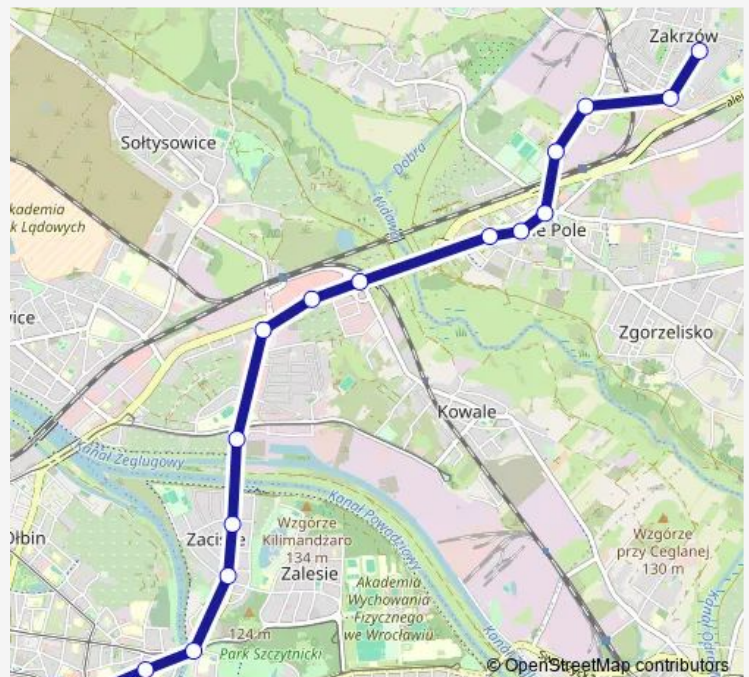

Osiedle Sobieskiego — Reja

Monday	—
Tuesday	04:55-22:11
Wednesday	04:55-22:11
Thursday	04:55-22:11
Friday	04:55-22:11
Saturday	05:58-22:11
Sunday	06:27-22:11

Route info

Direction: Osiedle Sobieskiego

Stops: 17

Trip Duration: 0 hour 23 min

Direction

undefined — undefined

0 stops

[Open route schedule](#)

Route schedule

undefined — undefined

Monday	—
Tuesday	08:18-22:20
Wednesday	08:18-22:20
Thursday	08:18-22:20
Friday	08:18-22:20
Saturday	22:20
Sunday	22:20

Route info

Direction:

Stops: 0

Trip Duration: — min

Direction

PL. Grunwaldzki — Osiedle Sobieskiego

16 stops

[Open route schedule](#)