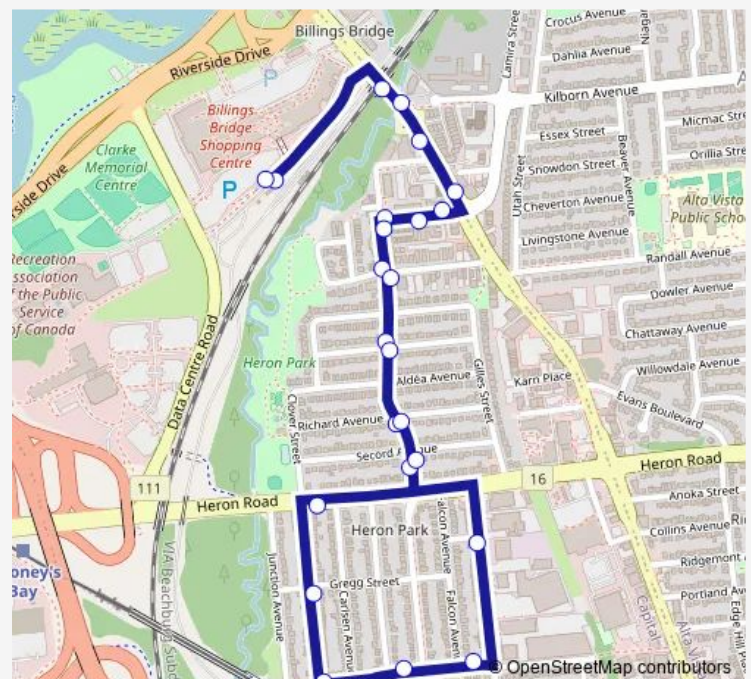

### Direction

Billings Bridge 4b — Billings Bridge 3c

24 stops

[Open route schedule](#)

Billings Bridge 4b

Bank / Transitway

Bank / Ohio

Belanger / Bank

### Route schedule

Billings Bridge 4b — Billings Bridge 3c

Monday 06:20-21:17

Tuesday 06:20-21:17

Wednesday 06:20-21:17

Thursday 06:20-21:17

Friday 06:20-21:17

Saturday —

### Route info

Direction: Billings Bridge 4b

Stops: 24

Trip Duration: 0 hour 14 min

Bank / Lamira

Bank / Kilborn Pathway- Sentier

Billings Bridge 3c

141 Bus time schedules and route maps are available in an offline PDF at [busmaps.com](https://busmaps.com). Use the [busmaps.com](https://busmaps.com) website to see live bus times, train schedule or subway schedule, and step-by-step directions for all public transit in Ottawa