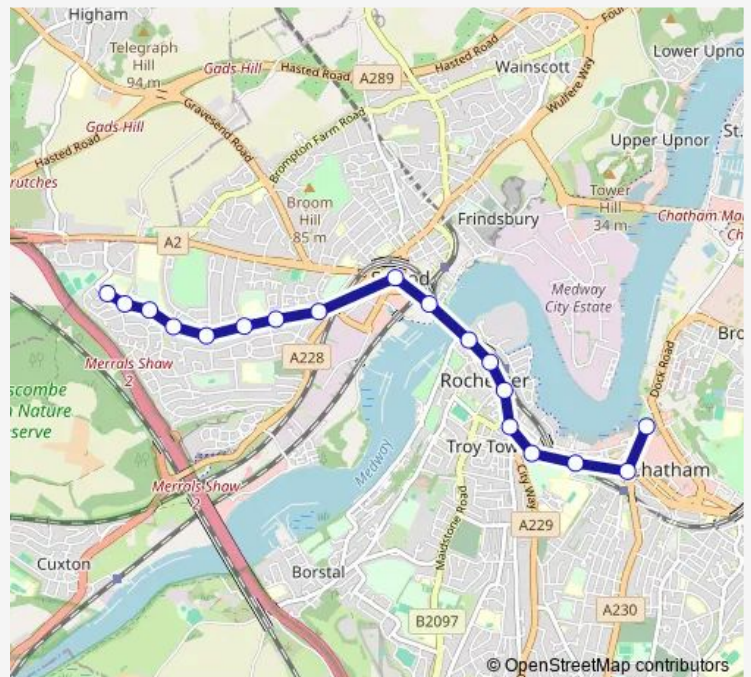

### Route schedule

Bligh Way Shops — Waterfront Bus Station

Monday 06:21

Tuesday 06:21

Wednesday 06:21

Thursday 06:21

Friday 06:21

Saturday —

### Route info

Direction: Bligh Way Shops

Stops: 18

Trip Duration: 0 hour 20 min

© OpenStreetMap contributors

141 — Chatham - Rochester - Earl Estate

BusMaps

## Route info

Direction: Waterfront Bus Station

Stops: 20

Trip Duration: 0 hour 23 min

## Route info

Direction: Waterfront Bus Station

Stops: 20

Trip Duration: 0 hour 21 min

141 Bus time schedules and route maps are available in an offline PDF at [busmaps.com](https://busmaps.com). Use the [busmaps.com](https://busmaps.com) website to see live bus times, train schedule or subway schedule, and step-by-step directions for all public transit in Rochester