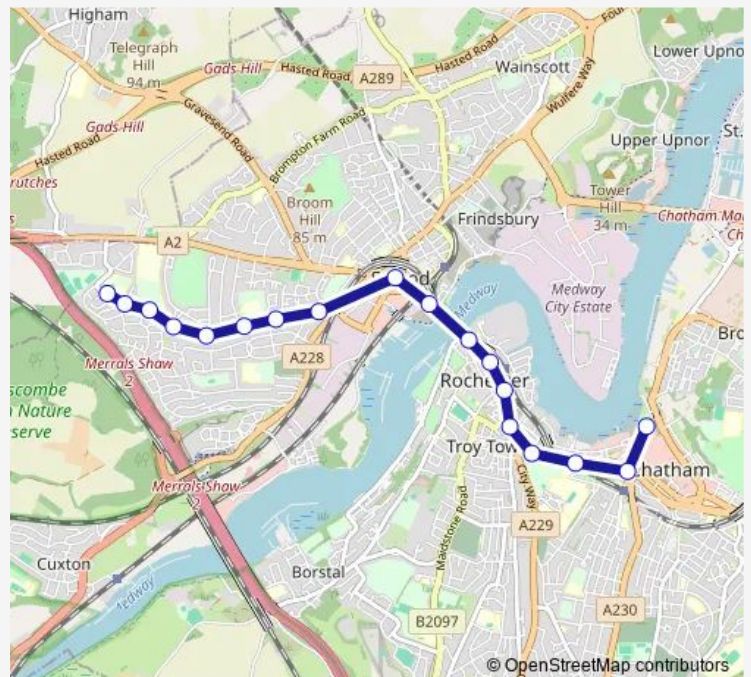

### Route schedule

Bligh Way Shops — Waterfront Bus Station

Monday 06:21

Tuesday 06:21

Wednesday 06:21

Thursday 06:21

Friday 06:21

Saturday —

### Route info

Direction: Bligh Way Shops

Stops: 18

Trip Duration: 0 hour 20 min

**Direction**

Waterfront Bus Station — Bligh Way Shops

20 stops

[Open route schedule](#)

## Route info

Direction: Waterfront Bus Station

Stops: 20

Trip Duration: 0 hour 23 min

**Direction**

Bligh Way Shops — Waterfront Bus Station

18 stops

[Open route schedule](#)

## Route info

Direction: Waterfront Bus Station

Stops: 20

Trip Duration: 0 hour 23 min

141 Bus time schedules and route maps are available in an offline PDF at [busmaps.com](https://busmaps.com). Use the [busmaps.com](https://busmaps.com) website to see live bus times, train schedule or subway schedule, and step-by-step directions for all public transit in Rochester