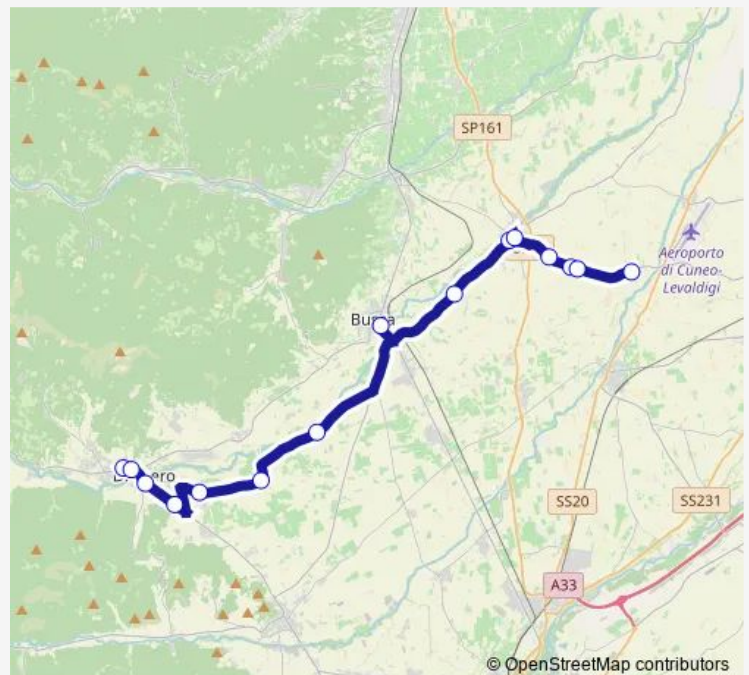

Villafalletto - Angolo VIA Valdo

Gerbola - VIA Borgogna

Gerbola - Chiesa

Gerbola - VIA Fossano 77

Mellea Fossano - Bocciofila

Route schedule

Dronero - Piazza XX Settembre (Actp) — Mellea Fossano - Bocciofila

Monday 06:45-11:45

Tuesday 06:45-11:45

Wednesday 06:45-11:45

Thursday 06:45-11:45

Friday 06:45-11:45

Saturday —

Sunday —

Route info

Direction: Dronero - Piazza XX Settembre (Actp)

Stops: 15

Trip Duration: 0 hour 30 min

Direction

Villafalletto - Farmacia — Dronero - Piazza XX Settembre (Actp)

11 stops

[Open route schedule](#)

Villafalletto - Farmacia

Friday 14:15

Saturday 14:15

Sunday —

Route info

Direction: Villafalletto - Farmacia

Stops: 11

Trip Duration: 0 hour 25 min

Direction