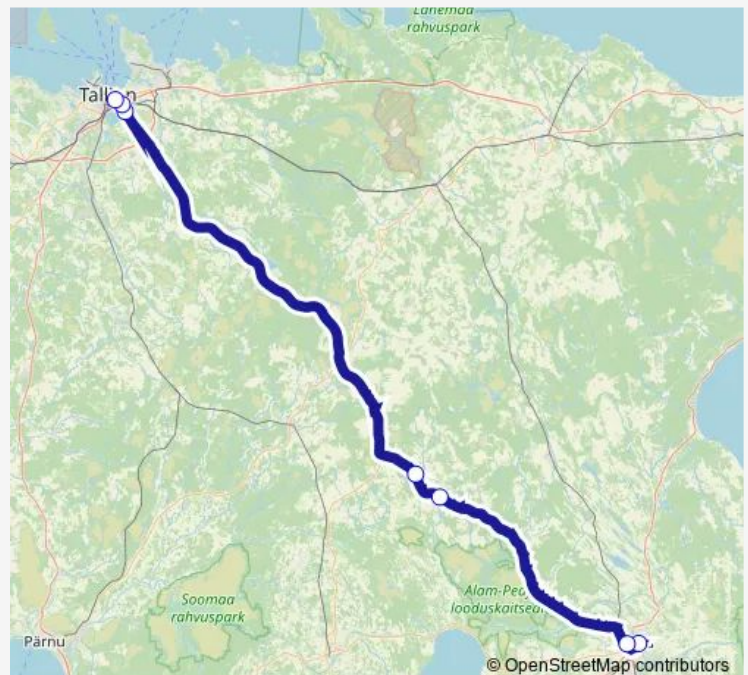

Thursday —

Friday 12:30

Saturday 12:30

Sunday 12:30

Route info

Direction: Tartu bussijaam

Stops: 7

Trip Duration: 2 hour 25 min