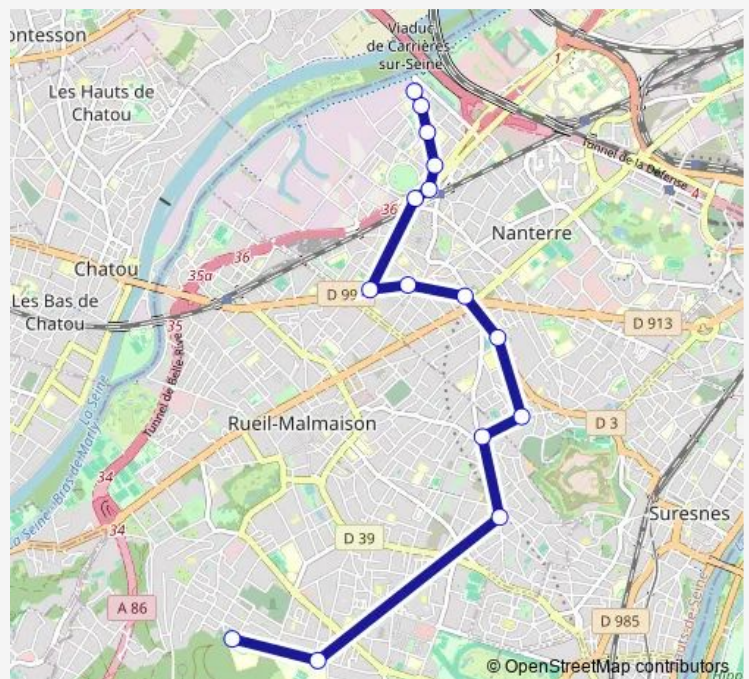

# Bus 141 (Boulevard DE LA Seine <-> Madeleine Danielou) - Retour

[Go to website](#)

**Direction**

Centre Madeleine Danielou — Boulevard DE LA Seine

15 stops

[Open route schedule](#)

Centre Madeleine Danielou

Jules Quentin

Nanterre - Ville Rer

General Leclerc

Voltaire

Lannes

Boulevard DE LA Seine

Route schedule

Centre Madeleine Danielou — Boulevard DE LA Seine

Monday	17:25
Tuesday	17:25
Wednesday	12:25
Thursday	17:25
Friday	17:25
Saturday	—
Sunday	—

Route info

Direction: Centre Madeleine Danielou

Stops: 15

Trip Duration: 0 hour 37 min

141 Bus time schedules and route maps are available in an offline PDF at [busmaps.com](https://busmaps.com). Use the [busmaps.com](https://busmaps.com) website to see live bus times, train schedule or subway schedule, and step-by-step directions for all public transit in Nanterre