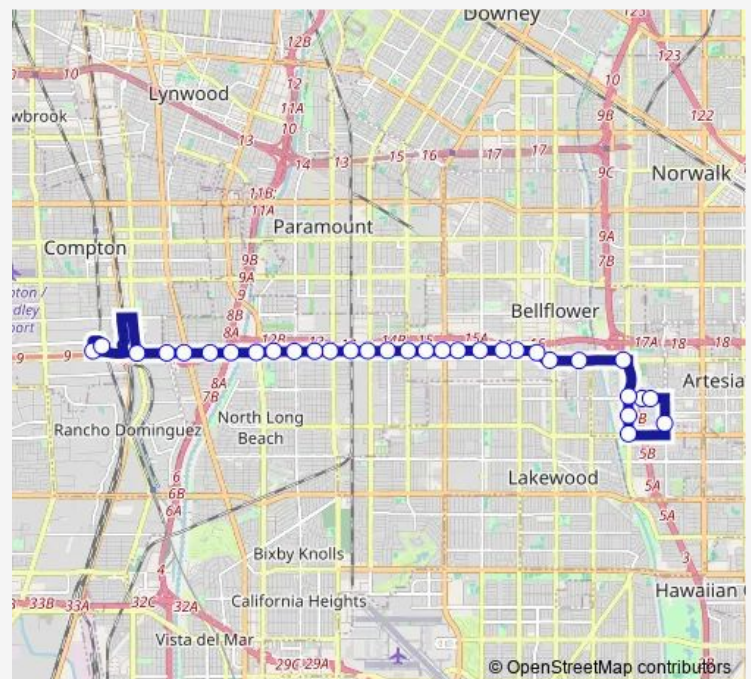

Artesia & Paramount Nw

Artesia & RR-Xing Nw

Artesia & Cherry Nw

Route schedule

LOS Cerritos Center Layover — Artesia Station BAY 2

Monday 04:53-22:10

Tuesday 04:40-22:10

Wednesday 04:40-22:10

Thursday 04:40-22:10

Friday 04:40-22:10

Saturday 04:53-21:40

Sunday 05:22-21:41

Route info

Direction: LOS Cerritos Center Layover

Stops: 32

Trip Duration: 0 hour 44 min

Artesia & Harbor Nw

Artesia & Santa Fe Ne

Acacia & Artesia Ne

Artesia Station BAY 2

Direction

Artesia Station BAY 2 — LOS Cerritos Center Layover

28 stops

[Open route schedule](#)

Saturday 05:05-22:05

Sunday 05:05-22:29

Route info

Direction: Artesia Station BAY 2

Stops: 28

Trip Duration: 0 hour 38 min

Studebaker & Artesia Sw

183rd & Studebaker Se