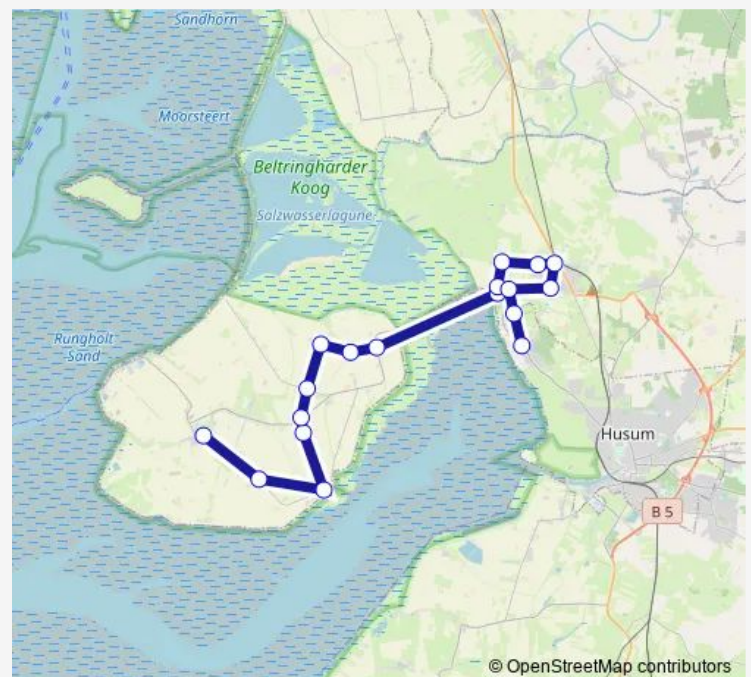

### Route schedule

Nordstrand Herrendeich Turnhalle — Husum-Schobüll  
Nordseestraße

Monday	13:25-15:15
Tuesday	—
Wednesday	—
Thursday	—
Friday	—
Saturday	—
Sunday	—

### Route info

Direction: Nordstrand Herrendeich Turnhalle

Stops: 18

Trip Duration: 0 hour 32 min

## Route info

Direction: Wobbenbüll Dorfstraße

Stops: 16

Trip Duration: 0 hour 30 min

## Route info

Direction: Nordstrand Herrendeich Turnhalle

Stops: 18

Trip Duration: 0 hour 32 min