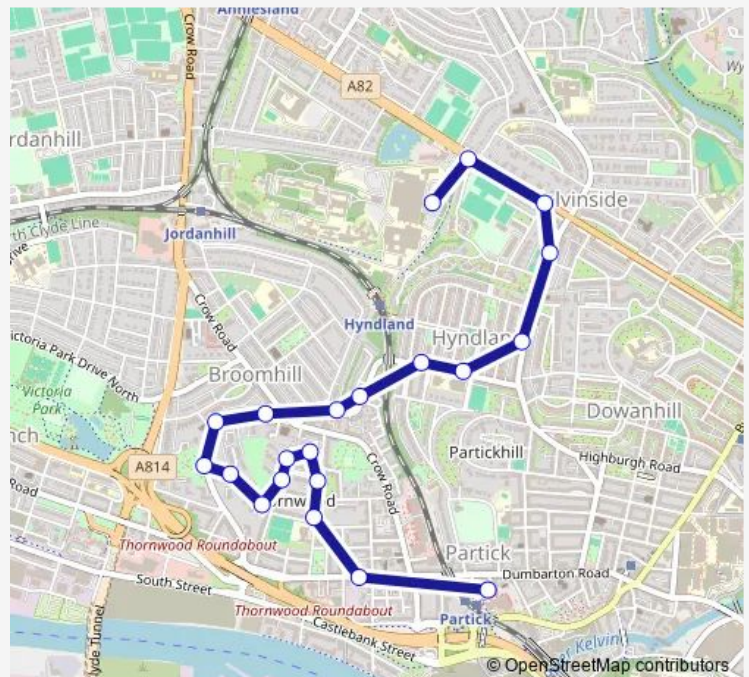

### Direction

Bus Station — Gartnavel Hospital Main Entrance

21 stops

[Open route schedule](#)

- Bus Station
- Sandy Road
- Crathie Drive
- Thornwood Gardens
- Thornwood Avenue
- Thornwood Quadrant
- Thornwood Crescent
- Thornwood Drive
- Broomlea School
- Broomhill Place
- Norby Road
- Marlborough Lane South
- Churchill Drive
- Clarence Gardens
- Airlie Street
- Polworth Street
- Queensborough Gardens
- Hyndland Tennis Club
- Glasgow Nuffield Hospital
- Gartnavel Hospital
- Gartnavel Hospital Main Entrance

### Route schedule

Bus Station — Gartnavel Hospital Main Entrance

Monday	09:30-17:45
Tuesday	09:30-17:45
Wednesday	09:30-17:45
Thursday	09:30-17:45
Friday	09:30-17:45
Saturday	09:30-17:45
Sunday	11:00-18:30

### Route info

Direction: Bus Station

Stops: 21

Trip Duration: 0 hour 19 min

## Direction

Gartnavel Hospital Main Entrance — Bus Station

21 stops

[Open route schedule](#)

Gartnavel Hospital Main Entrance

Glasgow Nuffield Hospital

Devonshire Gardens Lane

Novar Drive