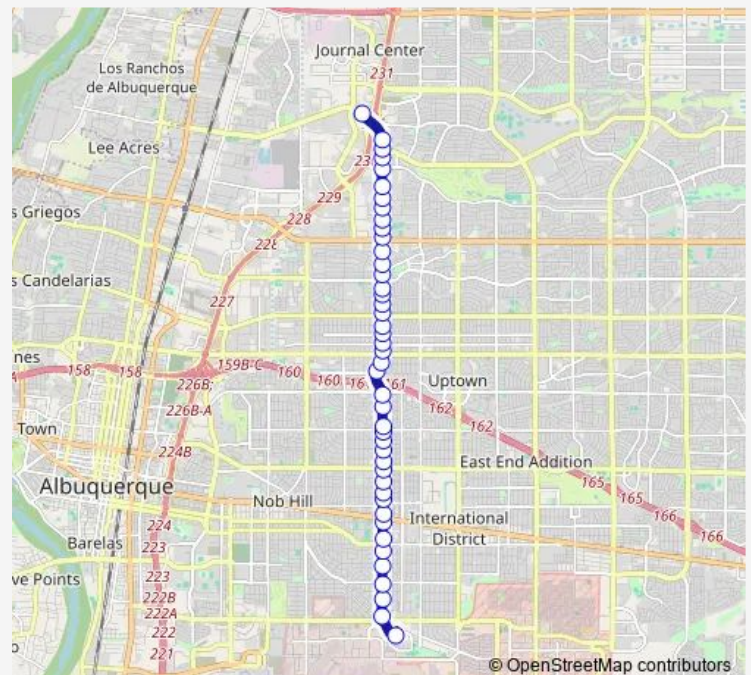

### Route schedule

V.A. Hospital @ Main Entrance — Osuna @ Pan American

Monday 06:05-21:35

Tuesday 06:05-21:35

Wednesday 06:05-21:35

Thursday 06:05-21:35

Friday 06:05-21:35

Saturday 06:18-20:51

### Route info

Direction: V.A. Hospital @ Main Entrance

Stops: 44

Trip Duration: 0 hour 30 min

141 — San Mateo

San Mateo @ Prospect

San Mateo @ Menaul

San Mateo @ Phoenix

## Route schedule

Osuna @ Pan American — V.A. Hospital @ Main Entrance

Monday 06:07-22:05

Tuesday 06:07-22:05

Wednesday 06:07-22:05

Thursday 06:07-22:05

Friday 06:07-22:05

Saturday 06:31-21:30