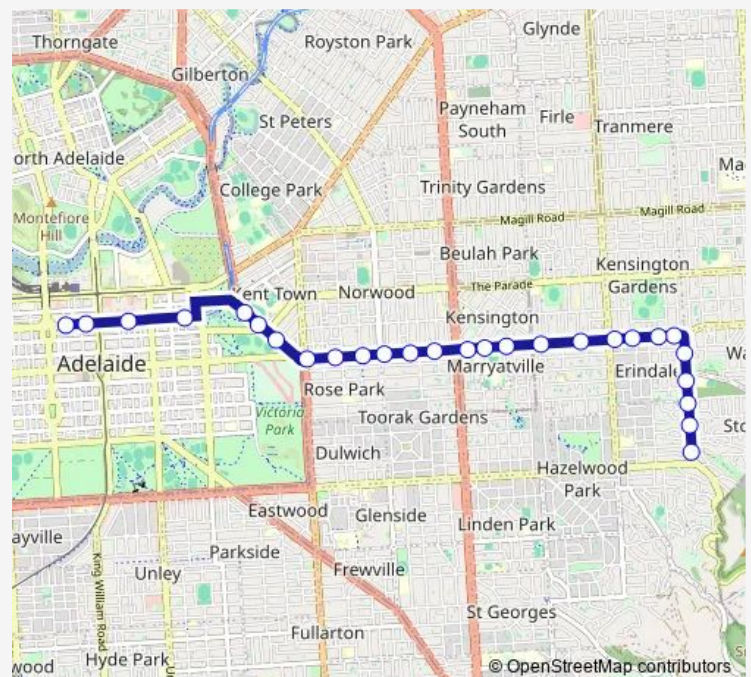

Stop 1 Port Rd - North side — Stop 20 Hallett Rd - East side

Monday 06:23-22:56

Tuesday 06:23-22:56

Wednesday 06:23-22:56

Thursday 06:23-22:56

Friday 06:23-22:56

Saturday 07:48-22:44

Sunday 09:41-22:44

Route info

Direction: Stop 1 Port Rd - North side

Stops: 31

Trip Duration: 0 hour 32 min

141 — Stonyfell to City

Stop 11 Kensington Rd - North side

Stop 12 Kensington Rd - North side

Stop 13 Kensington Rd - North side

Direction

Stop 20 Hallett Rd - West side — Stop W1 Currie St - South side

27 stops

[Open route schedule](#)

Stop 20 Hallett Rd - West side

Stop 19 Hallett Rd - West side

Stop 18 Hallett Rd - West side

Stop 17 Hallett Rd - West side

Saturday 07:23-21:17

Sunday 08:22-21:17

Route info

Direction: Stop 20 Hallett Rd - West side

Stops: 27

Trip Duration: 0 hour 39 min

Stop T2 Grenfell St - South side

Stop V3 Currie St - South side