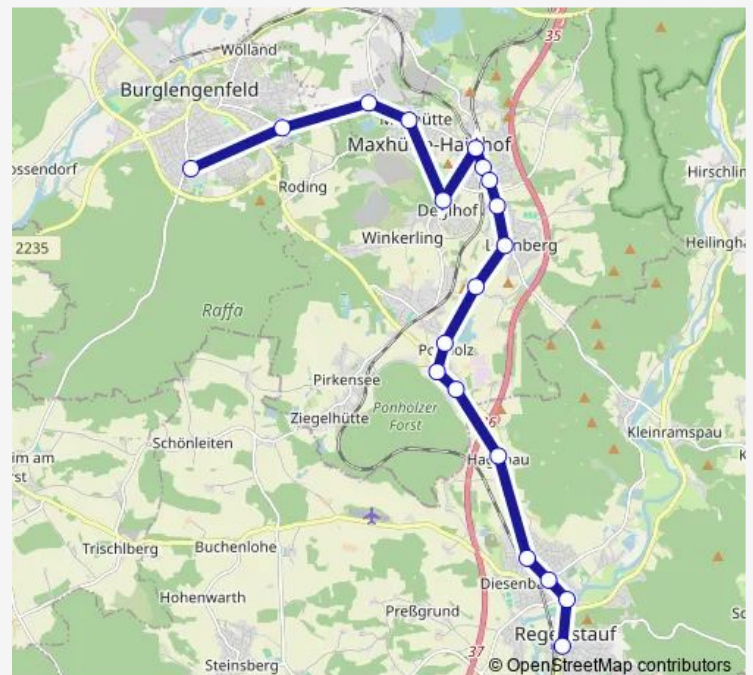

Burglengenfeld, Gymnasium

Burglengenfeld, Rathaus

Route schedule

Almenhof — Burglengenfeld, Rathaus

Monday 06:30

Tuesday 06:30

Wednesday 06:30

Thursday 06:30

Friday 06:30

Saturday —

Sunday —

Route info

Direction: Almenhof

Stops: 12

Trip Duration: 0 hour 47 min

141

BusMaps

Direction

Premberg, Brücke — Burglengenfeld, Gymnasium

14 stops

[Open route schedule](#)

Premberg, Brücke

Premberg, Am Haferbründl

Münchshofen, Brunnenstr.