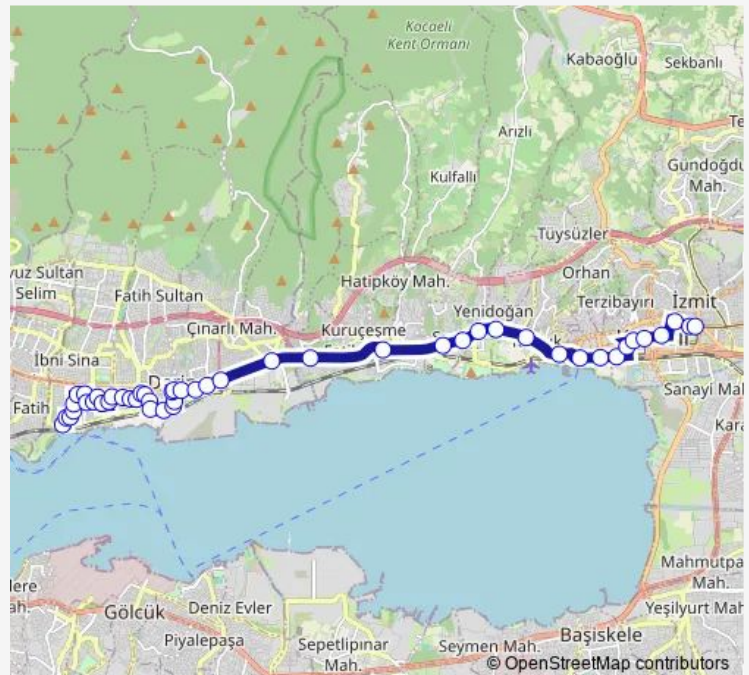

Thursday 06:30-23:30

Friday 06:30-23:30

Saturday 06:30-23:30

Sunday 06:30-23:30

Route info

Direction: Belediye Sosyal Tesisler

Stops: 48

Trip Duration: 0 hour 30 min