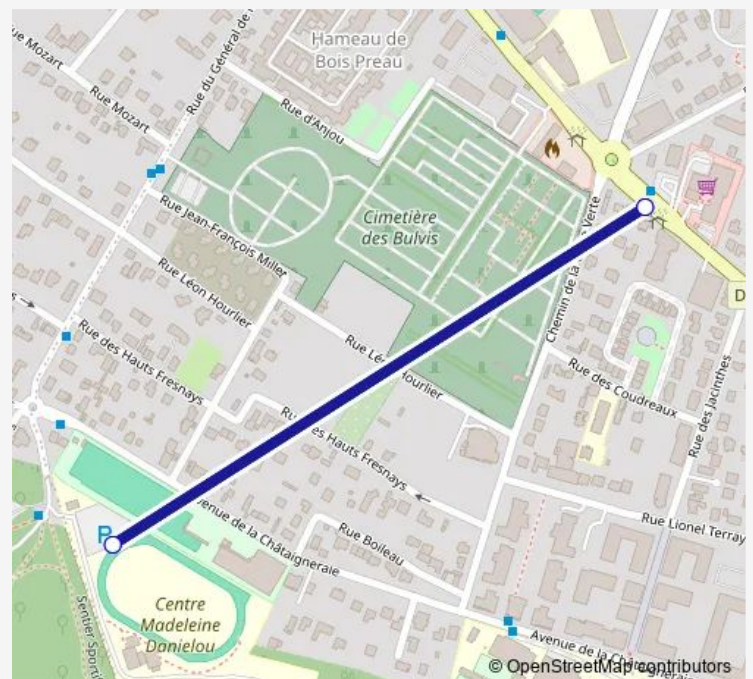

Bus 141 (LA Defense-Metro-RER-Tramway <-> Madeleine Danielou) - Retour

[Go to website](#)**Direction**

Centre Madeleine Danielou — Lycee DE Rueil

2 stops

[Open route schedule](#)

Centre Madeleine Danielou

Lycee DE Rueil

Route schedule

Centre Madeleine Danielou — Lycee DE Rueil

Monday	17:00-17:10
Tuesday	17:00-17:10
Wednesday	13:52-17:10
Thursday	17:00-17:10
Friday	17:00-17:10
Saturday	—
Sunday	—

Route info

Direction: Centre Madeleine Danielou

Stops: 2

Trip Duration: 0 hour 3 min

141 — (LA Defense-Metro-RER-Tramway <-> Madeleine Danielou) - Retour

Direction

Saint-Cucufa — Lycee DE Rueil

2 stops

[Open route schedule](#)

Saint-Cucufa

Lycee DE Rueil

Route schedule

Saint-Cucufa — Lycee DE Rueil

Monday	08:10
Tuesday	08:10
Wednesday	08:10
Thursday	08:10
Friday	08:10
Saturday	—
Sunday	—

Route info

Direction: Saint-Cucufa

Stops: 2

Trip Duration: 0 hour 3 min